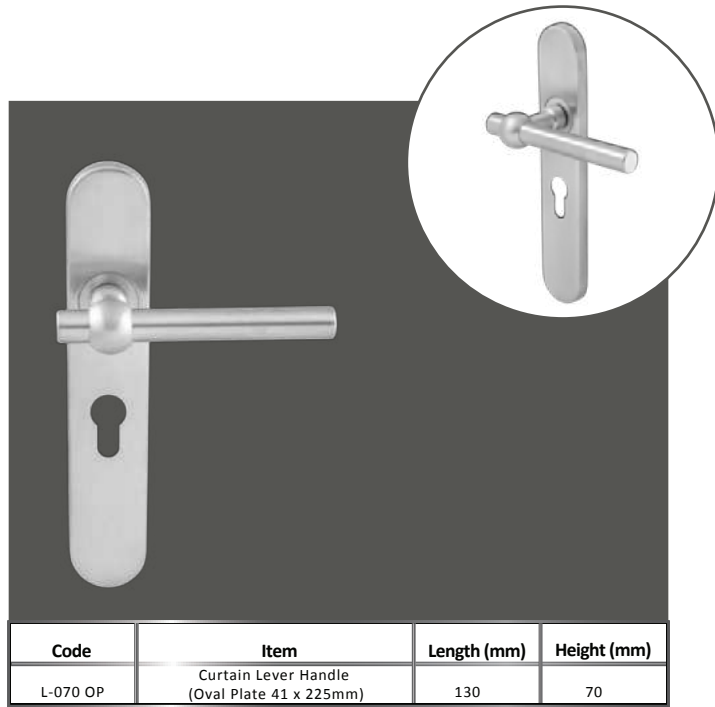

Code	Item	Size (mm)	Length (mm)	Height (mm)
1250/300-400	25mm H Handle 1 Bend	300	400	54
1250/400-550	25mm H Handle 1 Bend	400	550	54
1250/600-750	25mm H Handle 1 Bend	600	750	54

Code	Item	Size (mm)	Length (mm)	Height (mm)
1255/150	17.50mm Hex Pull Handle (150mm)	150	167.5	60
1225/225	17.50mm Hex Pull Handle (150mm)	225	242.5	60
1225/300	17.50mm Hex Pull Handle (150mm)	300	317.5	60

Code	Item	Size (mm)	Length (mm)	Height (mm)
1260/600	40x20mm Bar Handle (600mm)	600	800	53
1260/750	40x20mm Bar Handle (750mm)	750	950	53
1260/900	40x20mm Bar Handle (900mm)	900	1100	53

**LEVER
HANDLES**