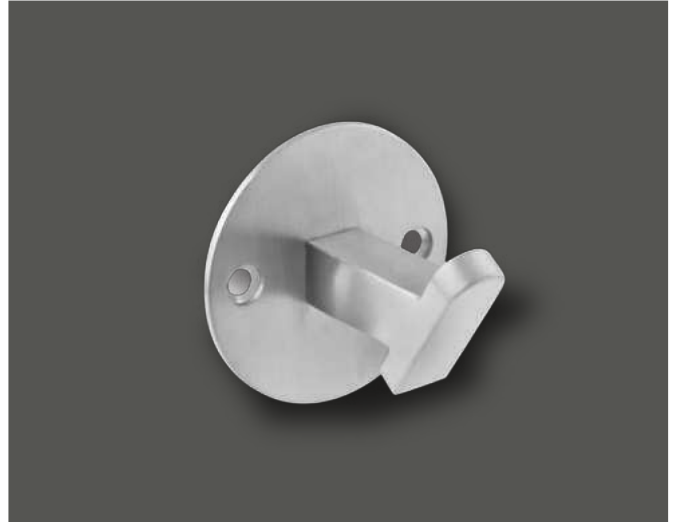

Code	Item	Height (mm)
H-095	50mm Single Hook Round Base	50