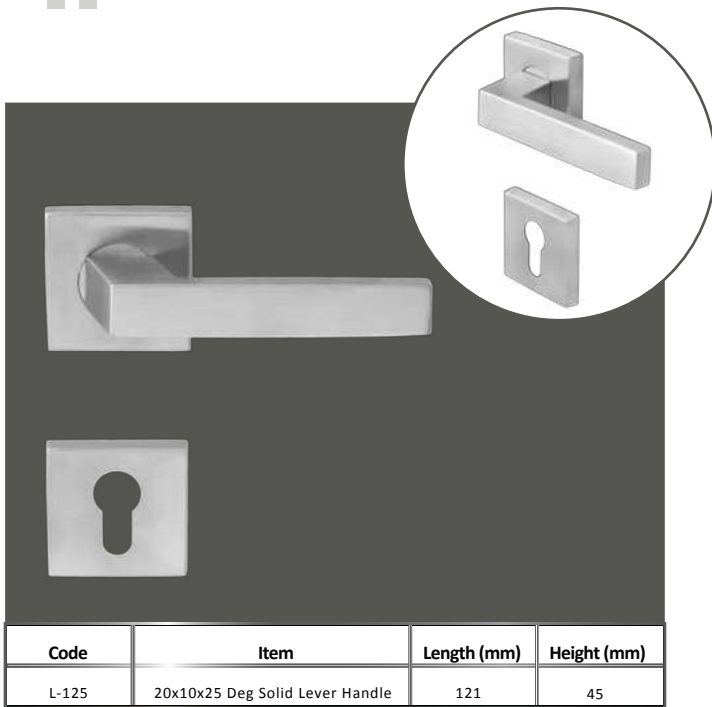

Code	Item	Size (mm)	Length (mm)	Height (mm)
1250/300-400	25mm H Handle 1 Bend	300	400	54
1250/400-550	25mm H Handle 1 Bend	400	550	54
1250/600-750	25mm H Handle 1 Bend	600	750	54

Code	Item	Size (mm)	Length (mm)	Height (mm)
1255/150	17.50mm Hex Pull Handle (150mm)	150	167.5	60
1225/225	17.50mm Hex Pull Handle (150mm)	225	242.5	60
1225/300	17.50mm Hex Pull Handle (150mm)	300	317.5	60

Code	Item	Size (mm)	Length (mm)	Height (mm)
1260/600	40x20mm Bar Handle (600mm)	600	800	53
1260/750	40x20mm Bar Handle (750mm)	750	950	53
1260/900	40x20mm Bar Handle (900mm)	900	1100	53

**LEVER
HANDLES**