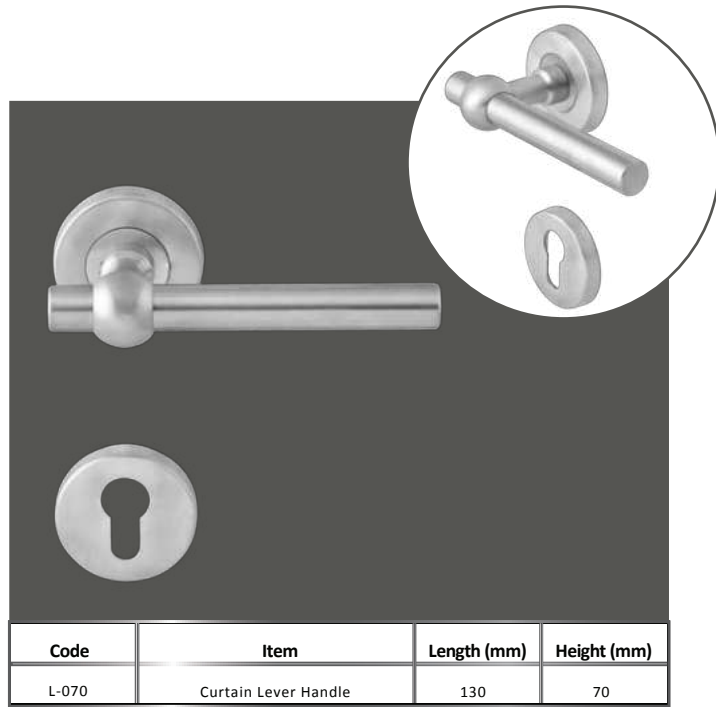

Code	Item	Size (mm)	Length (mm)	Height (mm)
1250/300-400	25mm H Handle 1 Bend	300	400	54
1250/400-550	25mm H Handle 1 Bend	400	550	54
1250/600-750	25mm H Handle 1 Bend	600	750	54

Code	Item	Size (mm)	Length (mm)	Height (mm)
1255/150	17.50mm Hex Pull Handle (150mm)	150	167.5	60
1225/225	17.50mm Hex Pull Handle (150mm)	225	242.5	60
1225/300	17.50mm Hex Pull Handle (150mm)	300	317.5	60

Code	Item	Size (mm)	Length (mm)	Height (mm)
1260/600	40x20mm Bar Handle (600mm)	600	800	53
1260/750	40x20mm Bar Handle (750mm)	750	950	53
1260/900	40x20mm Bar Handle (900mm)	900	1100	53

**LEVER
HANDLES**