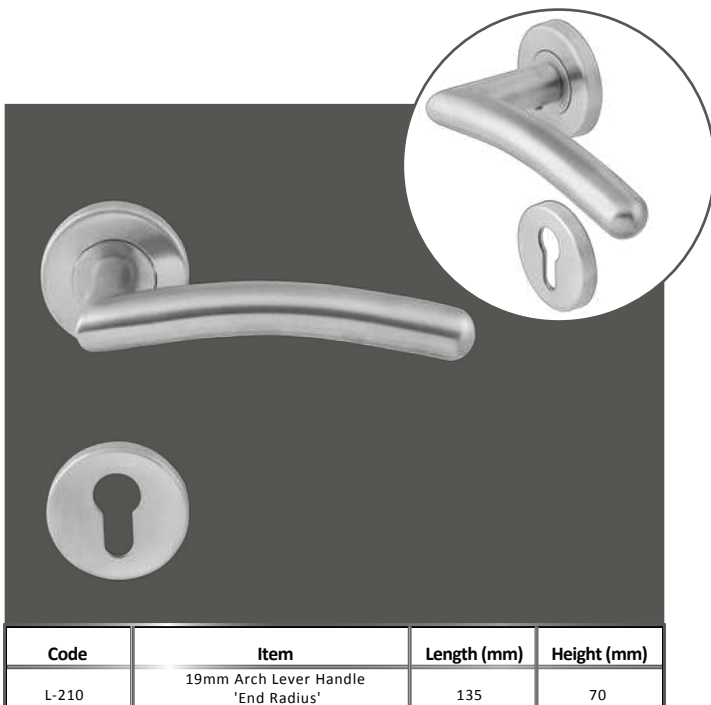

Code	Item	Size (mm)	Length (mm)	Height (mm)
1250/300-400	25mm H Handle 1 Bend	300	400	54
1250/400-550	25mm H Handle 1 Bend	400	550	54
1250/600-750	25mm H Handle 1 Bend	600	750	54

Code	Item	Size (mm)	Length (mm)	Height (mm)
1255/150	17.50mm Hex Pull Handle (150mm)	150	167.5	60
1225/225	17.50mm Hex Pull Handle (150mm)	225	242.5	60
1225/300	17.50mm Hex Pull Handle (150mm)	300	317.5	60

Code	Item	Size (mm)	Length (mm)	Height (mm)
1260/600	40x20mm Bar Handle (600mm)	600	800	53
1260/750	40x20mm Bar Handle (750mm)	750	950	53
1260/900	40x20mm Bar Handle (900mm)	900	1100	53

**LEVER
HANDLES**