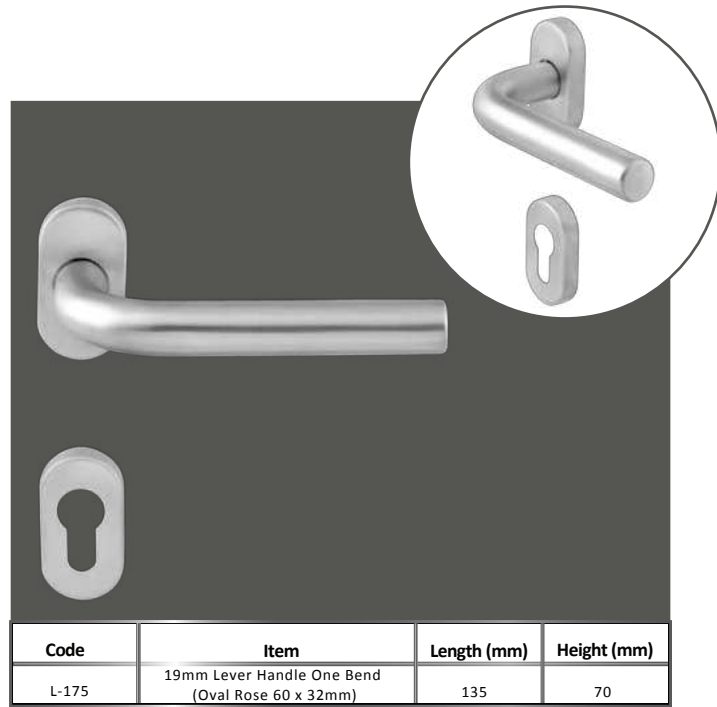

Code	Item	Size (mm)	Length (mm)	Height (mm)
1250/300-400	25mm H Handle 1 Bend	300	400	54
1250/400-550	25mm H Handle 1 Bend	400	550	54
1250/600-750	25mm H Handle 1 Bend	600	750	54

Code	Item	Size (mm)	Length (mm)	Height (mm)
1255/150	17.50mm Hex Pull Handle (150mm)	150	167.5	60
1225/225	17.50mm Hex Pull Handle (150mm)	225	242.5	60
1225/300	17.50mm Hex Pull Handle (150mm)	300	317.5	60

Code	Item	Size (mm)	Length (mm)	Height (mm)
1260/600	40x20mm Bar Handle (600mm)	600	800	53
1260/750	40x20mm Bar Handle (750mm)	750	950	53
1260/900	40x20mm Bar Handle (900mm)	900	1100	53

**LEVER
HANDLES**