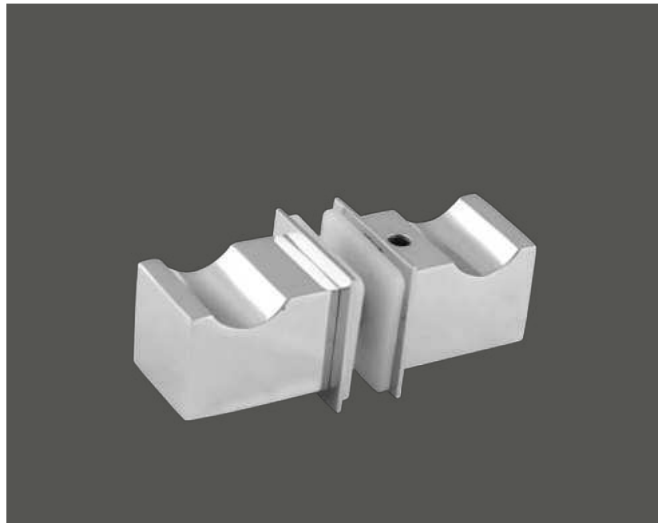

Code	Item	Size (mm)	Height (mm)
BA-120	25x25mm Shower Knob Radius Pair	25x25	34