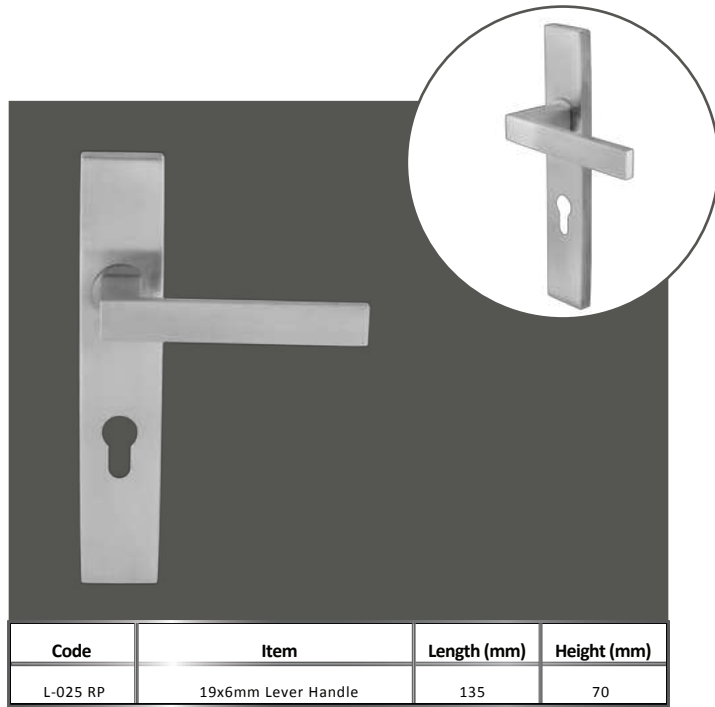

Code	Item	Size (mm)	Length (mm)	Height (mm)
1250/300-400	25mm H Handle 1 Bend	300	400	54
1250/400-550	25mm H Handle 1 Bend	400	550	54
1250/600-750	25mm H Handle 1 Bend	600	750	54

Code	Item	Size (mm)	Length (mm)	Height (mm)
1255/150	17.50mm Hex Pull Handle (150mm)	150	167.5	60
1225/225	17.50mm Hex Pull Handle (150mm)	225	242.5	60
1225/300	17.50mm Hex Pull Handle (150mm)	300	317.5	60

Code	Item	Size (mm)	Length (mm)	Height (mm)
1260/600	40x20mm Bar Handle (600mm)	600	800	53
1260/750	40x20mm Bar Handle (750mm)	750	950	53
1260/900	40x20mm Bar Handle (900mm)	900	1100	53

**LEVER
HANDLES**