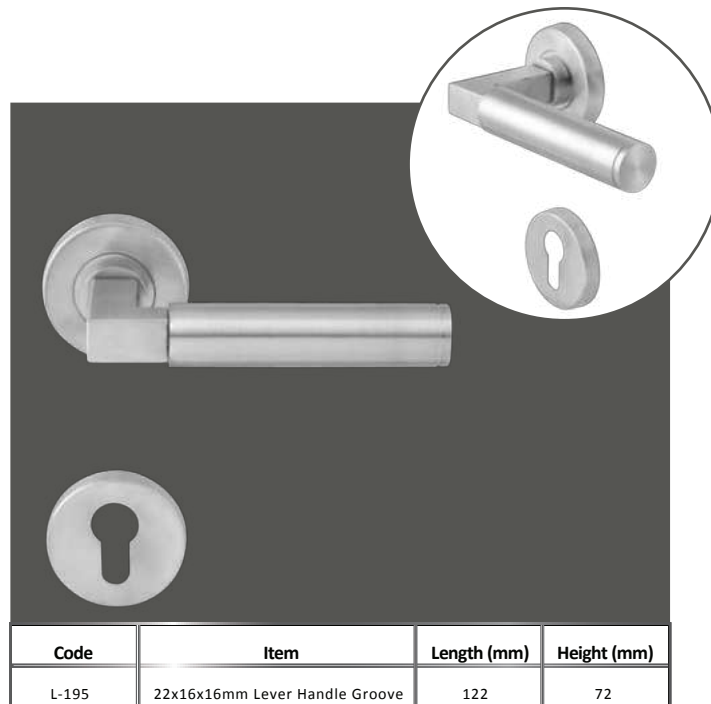

Code	Item	Size (mm)	Length (mm)	Height (mm)
1250/300-400	25mm H Handle 1 Bend	300	400	54
1250/400-550	25mm H Handle 1 Bend	400	550	54
1250/600-750	25mm H Handle 1 Bend	600	750	54

Code	Item	Size (mm)	Length (mm)	Height (mm)
1255/150	17.50mm Hex Pull Handle (150mm)	150	167.5	60
1225/225	17.50mm Hex Pull Handle (150mm)	225	242.5	60
1225/300	17.50mm Hex Pull Handle (150mm)	300	317.5	60

Code	Item	Size (mm)	Length (mm)	Height (mm)
1260/600	40x20mm Bar Handle (600mm)	600	800	53
1260/750	40x20mm Bar Handle (750mm)	750	950	53
1260/900	40x20mm Bar Handle (900mm)	900	1100	53

**LEVER
HANDLES**