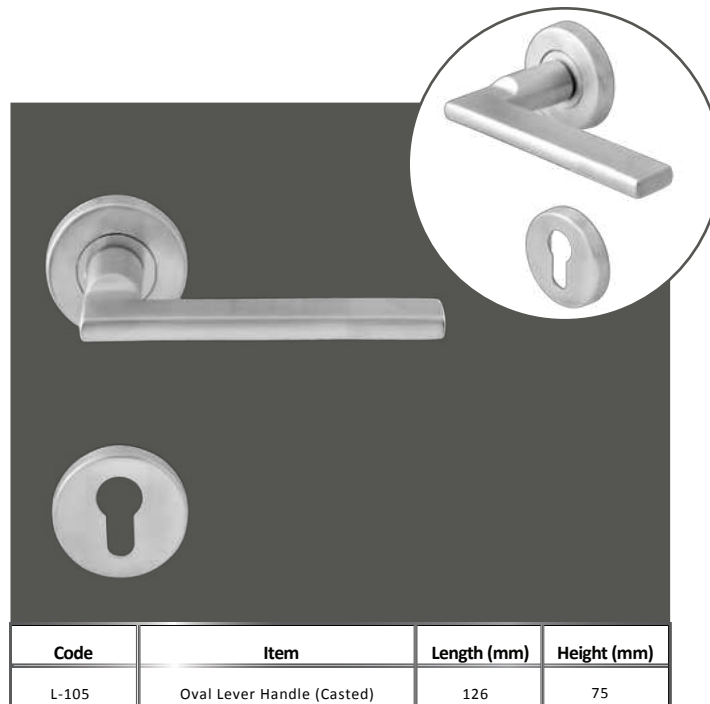

Code	Item	Size (mm)	Length (mm)	Height (mm)
1250/300-400	25mm H Handle 1 Bend	300	400	54
1250/400-550	25mm H Handle 1 Bend	400	550	54
1250/600-750	25mm H Handle 1 Bend	600	750	54

Code	Item	Size (mm)	Length (mm)	Height (mm)
1255/150	17.50mm Hex Pull Handle (150mm)	150	167.5	60
1225/225	17.50mm Hex Pull Handle (150mm)	225	242.5	60
1225/300	17.50mm Hex Pull Handle (150mm)	300	317.5	60

Code	Item	Size (mm)	Length (mm)	Height (mm)
1260/600	40x20mm Bar Handle (600mm)	600	800	53
1260/750	40x20mm Bar Handle (750mm)	750	950	53
1260/900	40x20mm Bar Handle (900mm)	900	1100	53

**LEVER
HANDLES**