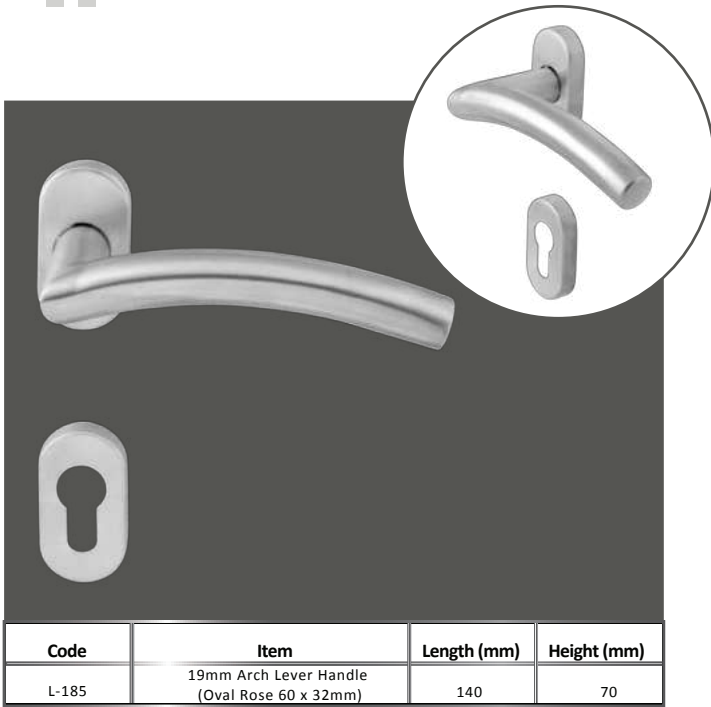

Code	Item	Size (mm)	Length (mm)	Height (mm)
1250/300-400	25mm H Handle 1 Bend	300	400	54
1250/400-550	25mm H Handle 1 Bend	400	550	54
1250/600-750	25mm H Handle 1 Bend	600	750	54

Code	Item	Size (mm)	Length (mm)	Height (mm)
1255/150	17.50mm Hex Pull Handle (150mm)	150	167.5	60
1225/225	17.50mm Hex Pull Handle (150mm)	225	242.5	60
1225/300	17.50mm Hex Pull Handle (150mm)	300	317.5	60

Code	Item	Size (mm)	Length (mm)	Height (mm)
1260/600	40x20mm Bar Handle (600mm)	600	800	53
1260/750	40x20mm Bar Handle (750mm)	750	950	53
1260/900	40x20mm Bar Handle (900mm)	900	1100	53

**LEVER
HANDLES**