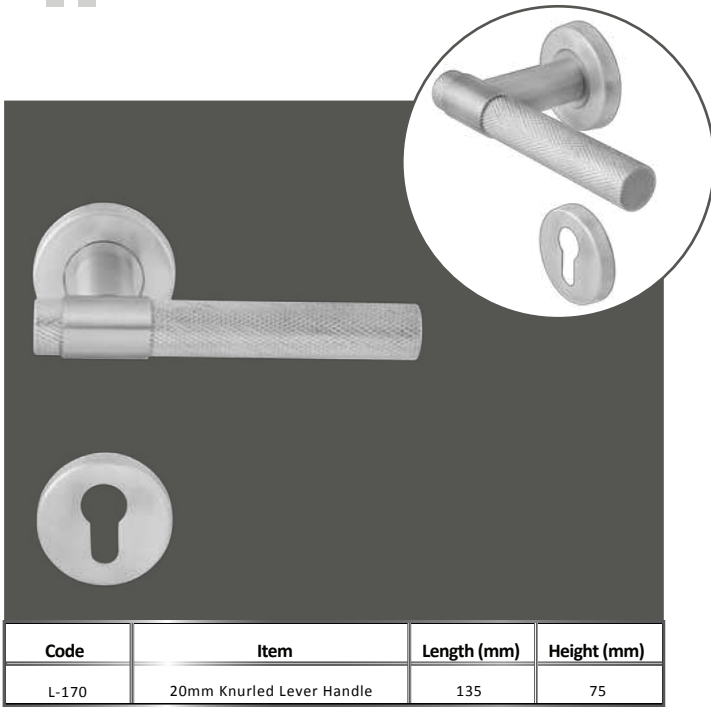

Code	Item	Size (mm)	Length (mm)	Height (mm)
1250/300-400	25mm H Handle 1 Bend	300	400	54
1250/400-550	25mm H Handle 1 Bend	400	550	54
1250/600-750	25mm H Handle 1 Bend	600	750	54

Code	Item	Size (mm)	Length (mm)	Height (mm)
1255/150	17.50mm Hex Pull Handle (150mm)	150	167.5	60
1225/225	17.50mm Hex Pull Handle (150mm)	225	242.5	60
1225/300	17.50mm Hex Pull Handle (150mm)	300	317.5	60

Code	Item	Size (mm)	Length (mm)	Height (mm)
1260/600	40x20mm Bar Handle (600mm)	600	800	53
1260/750	40x20mm Bar Handle (750mm)	750	950	53
1260/900	40x20mm Bar Handle (900mm)	900	1100	53

**LEVER
HANDLES**