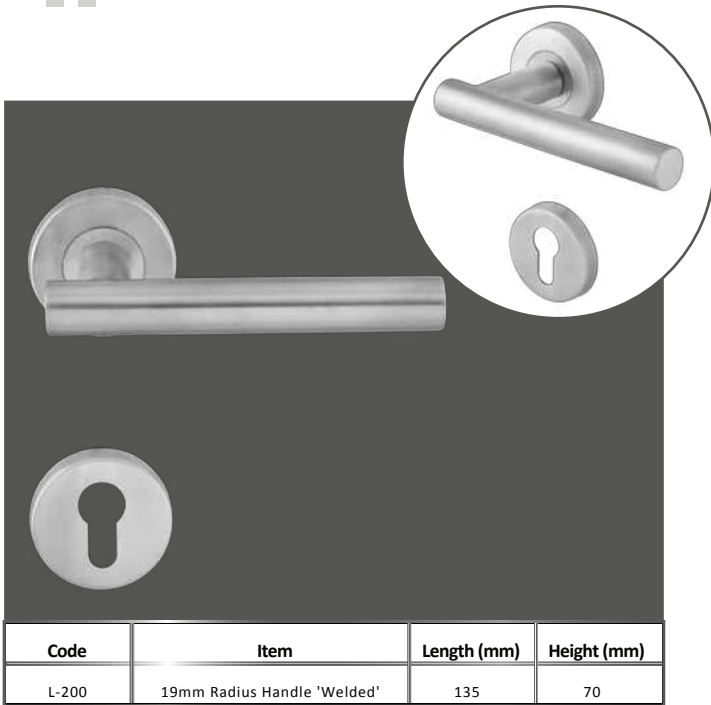

Code	Item	Size (mm)	Length (mm)	Height (mm)
1250/300-400	25mm H Handle 1 Bend	300	400	54
1250/400-550	25mm H Handle 1 Bend	400	550	54
1250/600-750	25mm H Handle 1 Bend	600	750	54

Code	Item	Size (mm)	Length (mm)	Height (mm)
1255/150	17.50mm Hex Pull Handle (150mm)	150	167.5	60
1225/225	17.50mm Hex Pull Handle (150mm)	225	242.5	60
1225/300	17.50mm Hex Pull Handle (150mm)	300	317.5	60

Code	Item	Size (mm)	Length (mm)	Height (mm)
1260/600	40x20mm Bar Handle (600mm)	600	800	53
1260/750	40x20mm Bar Handle (750mm)	750	950	53
1260/900	40x20mm Bar Handle (900mm)	900	1100	53

**LEVER
HANDLES**