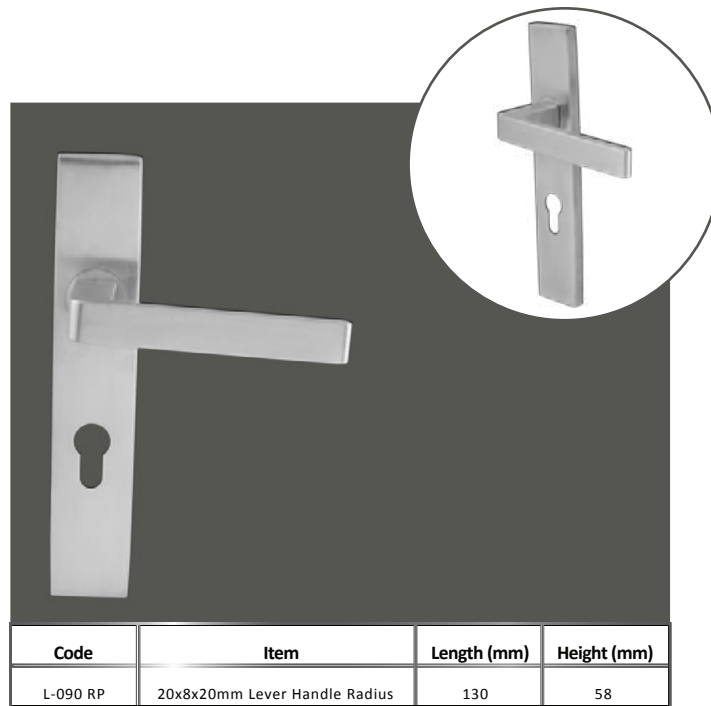

Code	Item	Size (mm)	Length (mm)	Height (mm)
1250/300-400	25mm H Handle 1 Bend	300	400	54
1250/400-550	25mm H Handle 1 Bend	400	550	54
1250/600-750	25mm H Handle 1 Bend	600	750	54

Code	Item	Size (mm)	Length (mm)	Height (mm)
1255/150	17.50mm Hex Pull Handle (150mm)	150	167.5	60
1225/225	17.50mm Hex Pull Handle (150mm)	225	242.5	60
1225/300	17.50mm Hex Pull Handle (150mm)	300	317.5	60

Code	Item	Size (mm)	Length (mm)	Height (mm)
1260/600	40x20mm Bar Handle (600mm)	600	800	53
1260/750	40x20mm Bar Handle (750mm)	750	950	53
1260/900	40x20mm Bar Handle (900mm)	900	1100	53

**LEVER
HANDLES**