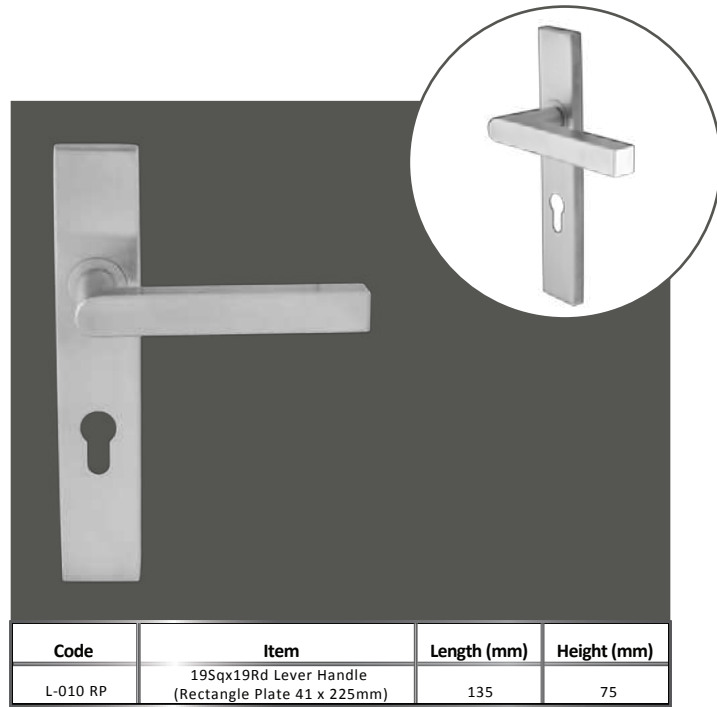

Code	Item	Size (mm)	Length (mm)	Height (mm)
1250/300-400	25mm H Handle 1 Bend	300	400	54
1250/400-550	25mm H Handle 1 Bend	400	550	54
1250/600-750	25mm H Handle 1 Bend	600	750	54

Code	Item	Size (mm)	Length (mm)	Height (mm)
1255/150	17.50mm Hex Pull Handle (150mm)	150	167.5	60
1225/225	17.50mm Hex Pull Handle (150mm)	225	242.5	60
1225/300	17.50mm Hex Pull Handle (150mm)	300	317.5	60

Code	Item	Size (mm)	Length (mm)	Height (mm)
1260/600	40x20mm Bar Handle (600mm)	600	800	53
1260/750	40x20mm Bar Handle (750mm)	750	950	53
1260/900	40x20mm Bar Handle (900mm)	900	1100	53

**LEVER
HANDLES**