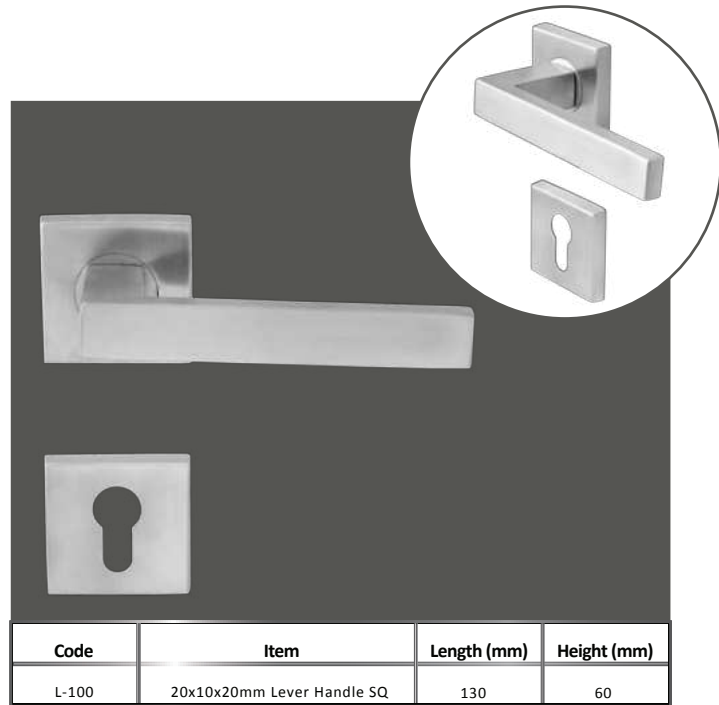

Code	Item	Size (mm)	Length (mm)	Height (mm)
1250/300-400	25mm H Handle 1 Bend	300	400	54
1250/400-550	25mm H Handle 1 Bend	400	550	54
1250/600-750	25mm H Handle 1 Bend	600	750	54

Code	Item	Size (mm)	Length (mm)	Height (mm)
1255/150	17.50mm Hex Pull Handle (150mm)	150	167.5	60
1225/225	17.50mm Hex Pull Handle (150mm)	225	242.5	60
1225/300	17.50mm Hex Pull Handle (150mm)	300	317.5	60

Code	Item	Size (mm)	Length (mm)	Height (mm)
1260/600	40x20mm Bar Handle (600mm)	600	800	53
1260/750	40x20mm Bar Handle (750mm)	750	950	53
1260/900	40x20mm Bar Handle (900mm)	900	1100	53

**LEVER
HANDLES**