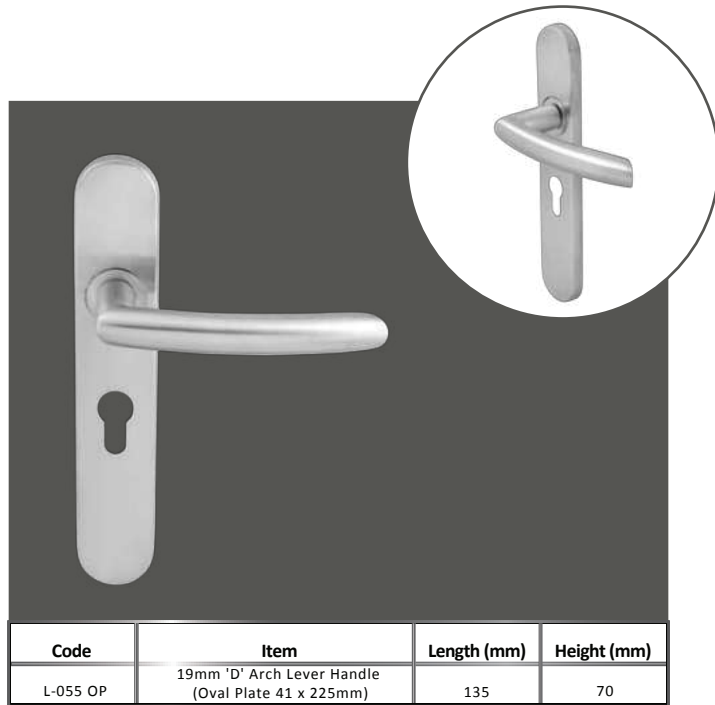

Code	Item	Size (mm)	Length (mm)	Height (mm)
1250/300-400	25mm H Handle 1 Bend	300	400	54
1250/400-550	25mm H Handle 1 Bend	400	550	54
1250/600-750	25mm H Handle 1 Bend	600	750	54

Code	Item	Size (mm)	Length (mm)	Height (mm)
1255/150	17.50mm Hex Pull Handle (150mm)	150	167.5	60
1225/225	17.50mm Hex Pull Handle (150mm)	225	242.5	60
1225/300	17.50mm Hex Pull Handle (150mm)	300	317.5	60

Code	Item	Size (mm)	Length (mm)	Height (mm)
1260/600	40x20mm Bar Handle (600mm)	600	800	53
1260/750	40x20mm Bar Handle (750mm)	750	950	53
1260/900	40x20mm Bar Handle (900mm)	900	1100	53

**LEVER
HANDLES**