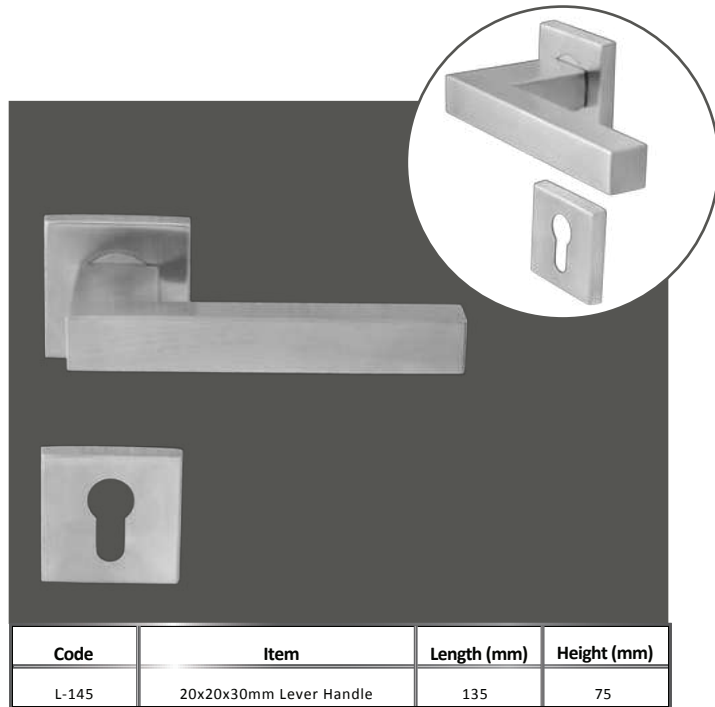

Code	Item	Size (mm)	Length (mm)	Height (mm)
1250/300-400	25mm H Handle 1 Bend	300	400	54
1250/400-550	25mm H Handle 1 Bend	400	550	54
1250/600-750	25mm H Handle 1 Bend	600	750	54

Code	Item	Size (mm)	Length (mm)	Height (mm)
1255/150	17.50mm Hex Pull Handle (150mm)	150	167.5	60
1225/225	17.50mm Hex Pull Handle (150mm)	225	242.5	60
1225/300	17.50mm Hex Pull Handle (150mm)	300	317.5	60

Code	Item	Size (mm)	Length (mm)	Height (mm)
1260/600	40x20mm Bar Handle (600mm)	600	800	53
1260/750	40x20mm Bar Handle (750mm)	750	950	53
1260/900	40x20mm Bar Handle (900mm)	900	1100	53

**LEVER
HANDLES**