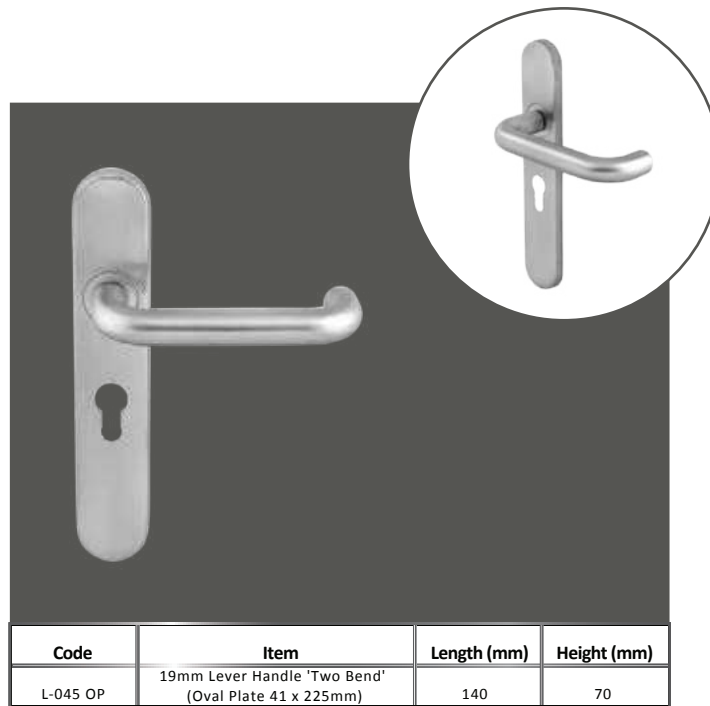

Code	Item	Size (mm)	Length (mm)	Height (mm)
1250/300-400	25mm H Handle 1 Bend	300	400	54
1250/400-550	25mm H Handle 1 Bend	400	550	54
1250/600-750	25mm H Handle 1 Bend	600	750	54

Code	Item	Size (mm)	Length (mm)	Height (mm)
1255/150	17.50mm Hex Pull Handle (150mm)	150	167.5	60
1225/225	17.50mm Hex Pull Handle (150mm)	225	242.5	60
1225/300	17.50mm Hex Pull Handle (150mm)	300	317.5	60

Code	Item	Size (mm)	Length (mm)	Height (mm)
1260/600	40x20mm Bar Handle (600mm)	600	800	53
1260/750	40x20mm Bar Handle (750mm)	750	950	53
1260/900	40x20mm Bar Handle (900mm)	900	1100	53

**LEVER
HANDLES**