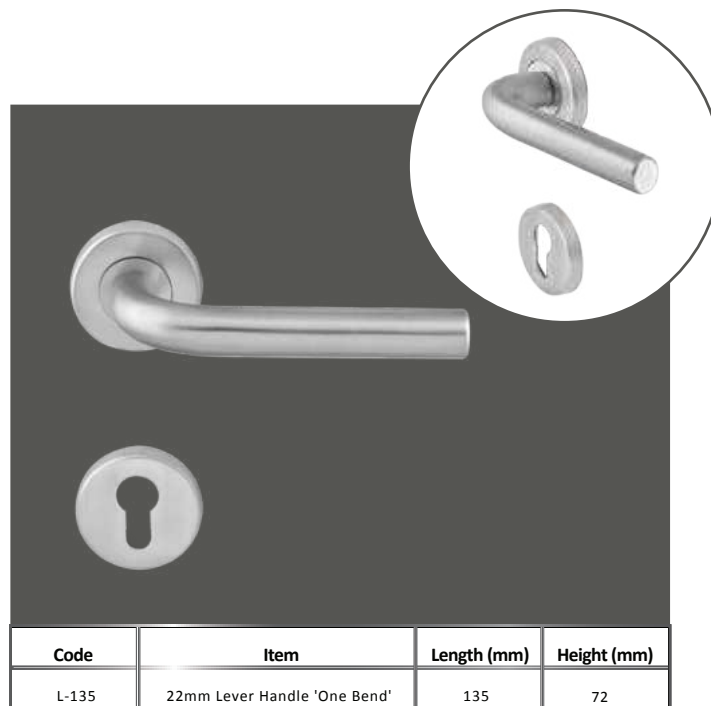

Code	Item	Size (mm)	Length (mm)	Height (mm)
1250/300-400	25mm H Handle 1 Bend	300	400	54
1250/400-550	25mm H Handle 1 Bend	400	550	54
1250/600-750	25mm H Handle 1 Bend	600	750	54

Code	Item	Size (mm)	Length (mm)	Height (mm)
1255/150	17.50mm Hex Pull Handle (150mm)	150	167.5	60
1225/225	17.50mm Hex Pull Handle (150mm)	225	242.5	60
1225/300	17.50mm Hex Pull Handle (150mm)	300	317.5	60

Code	Item	Size (mm)	Length (mm)	Height (mm)
1260/600	40x20mm Bar Handle (600mm)	600	800	53
1260/750	40x20mm Bar Handle (750mm)	750	950	53
1260/900	40x20mm Bar Handle (900mm)	900	1100	53

**LEVER
HANDLES**