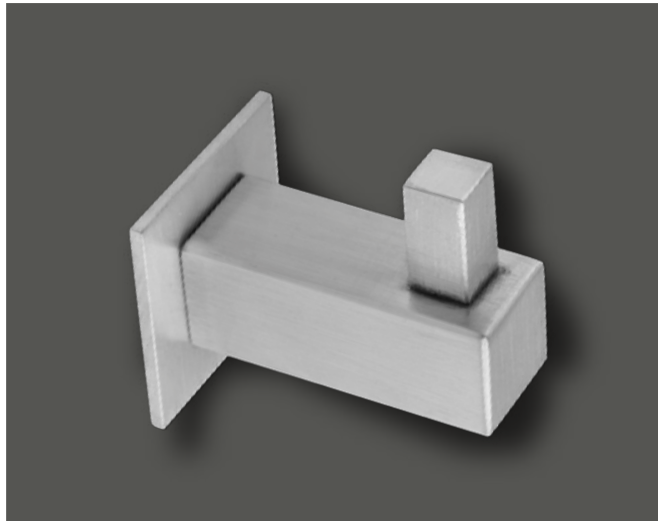

Code	Item	Size (mm)	Height (mm)
H-190	12x12mm Single Hook	35x35x3	38