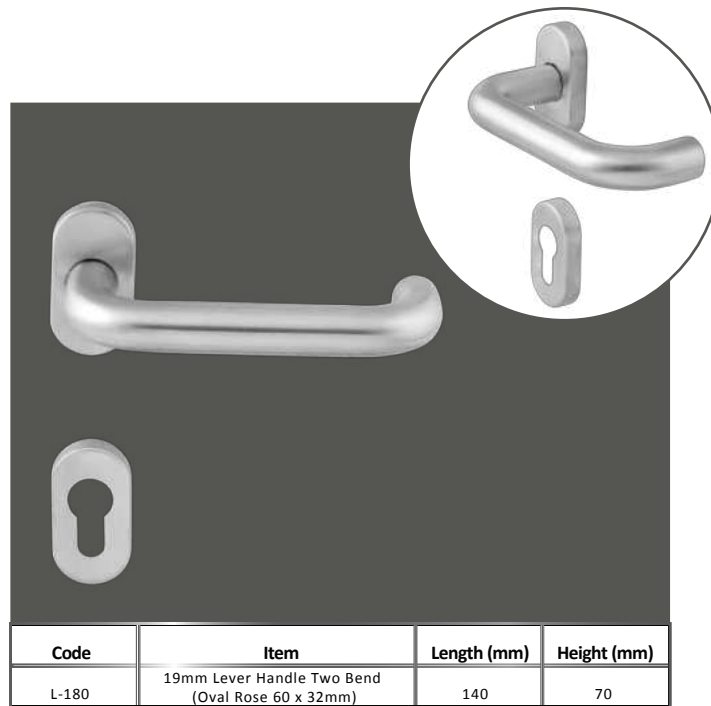

Code	Item	Size (mm)	Length (mm)	Height (mm)
1250/300-400	25mm H Handle 1 Bend	300	400	54
1250/400-550	25mm H Handle 1 Bend	400	550	54
1250/600-750	25mm H Handle 1 Bend	600	750	54

Code	Item	Size (mm)	Length (mm)	Height (mm)
1255/150	17.50mm Hex Pull Handle (150mm)	150	167.5	60
1225/225	17.50mm Hex Pull Handle (150mm)	225	242.5	60
1225/300	17.50mm Hex Pull Handle (150mm)	300	317.5	60

Code	Item	Size (mm)	Length (mm)	Height (mm)
1260/600	40x20mm Bar Handle (600mm)	600	800	53
1260/750	40x20mm Bar Handle (750mm)	750	950	53
1260/900	40x20mm Bar Handle (900mm)	900	1100	53

**LEVER
HANDLES**