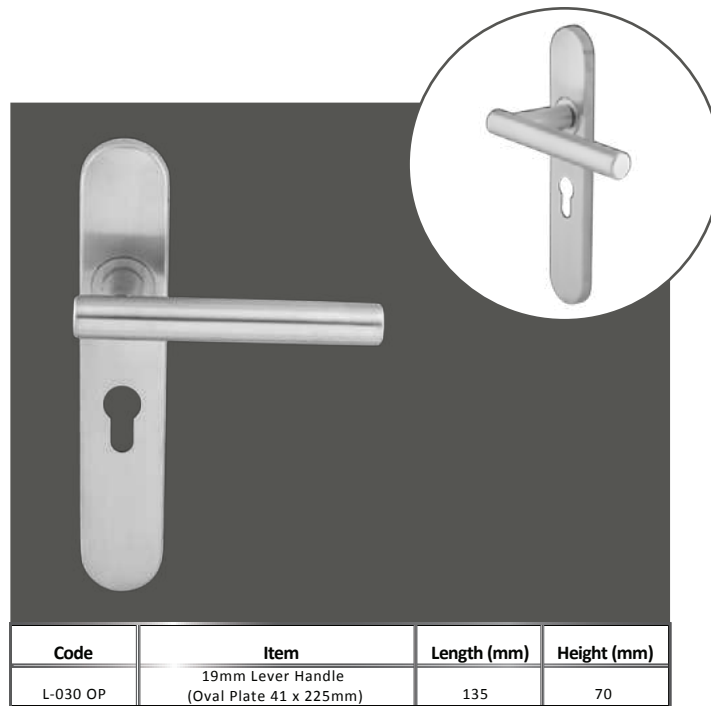

Code	Item	Size (mm)	Length (mm)	Height (mm)
1250/300-400	25mm H Handle 1 Bend	300	400	54
1250/400-550	25mm H Handle 1 Bend	400	550	54
1250/600-750	25mm H Handle 1 Bend	600	750	54

Code	Item	Size (mm)	Length (mm)	Height (mm)
1255/150	17.50mm Hex Pull Handle (150mm)	150	167.5	60
1225/225	17.50mm Hex Pull Handle (150mm)	225	242.5	60
1225/300	17.50mm Hex Pull Handle (150mm)	300	317.5	60

Code	Item	Size (mm)	Length (mm)	Height (mm)
1260/600	40x20mm Bar Handle (600mm)	600	800	53
1260/750	40x20mm Bar Handle (750mm)	750	950	53
1260/900	40x20mm Bar Handle (900mm)	900	1100	53

**LEVER
HANDLES**