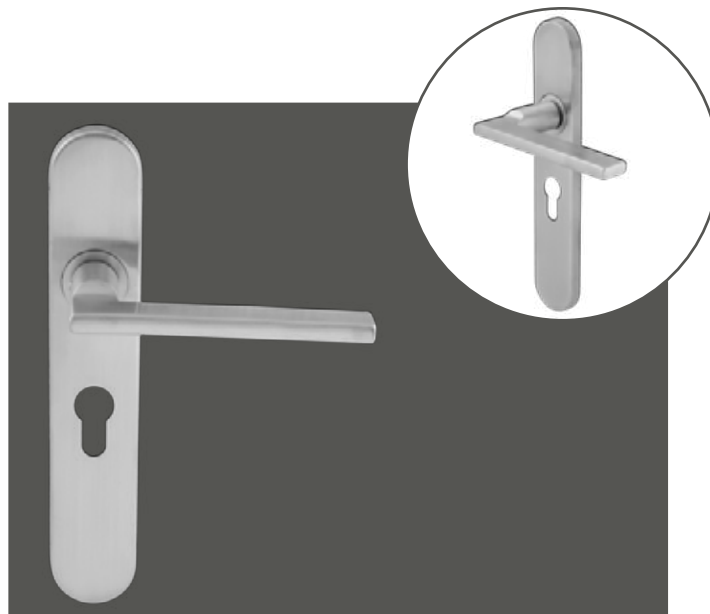

Code	Item	Length (mm)	Height (mm)
L-105 OP	Oval Lever Handle 'Casted' (Oval Plate 41 x 225mm)	126	75