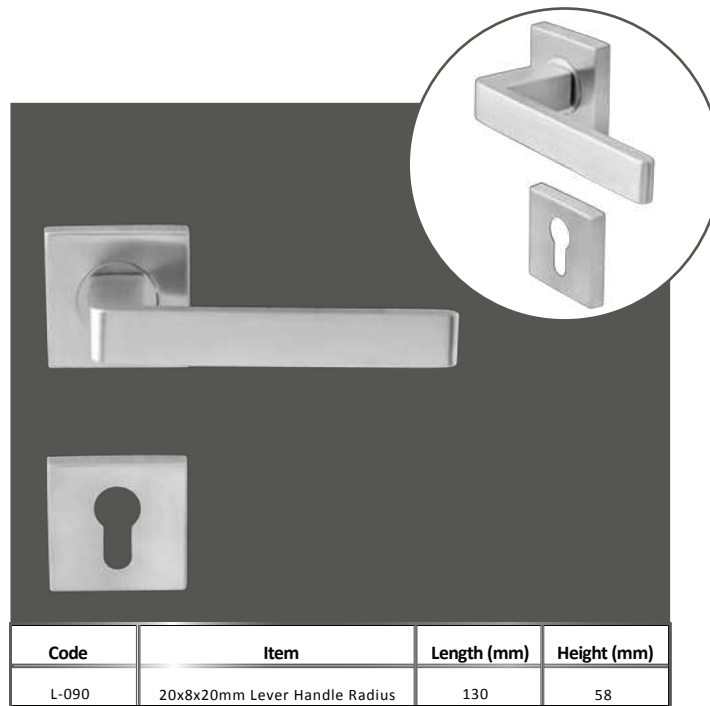

Code	Item	Size (mm)	Length (mm)	Height (mm)
1250/300-400	25mm H Handle 1 Bend	300	400	54
1250/400-550	25mm H Handle 1 Bend	400	550	54
1250/600-750	25mm H Handle 1 Bend	600	750	54

Code	Item	Size (mm)	Length (mm)	Height (mm)
1255/150	17.50mm Hex Pull Handle (150mm)	150	167.5	60
1225/225	17.50mm Hex Pull Handle (150mm)	225	242.5	60
1225/300	17.50mm Hex Pull Handle (150mm)	300	317.5	60

Code	Item	Size (mm)	Length (mm)	Height (mm)
1260/600	40x20mm Bar Handle (600mm)	600	800	53
1260/750	40x20mm Bar Handle (750mm)	750	950	53
1260/900	40x20mm Bar Handle (900mm)	900	1100	53

**LEVER
HANDLES**