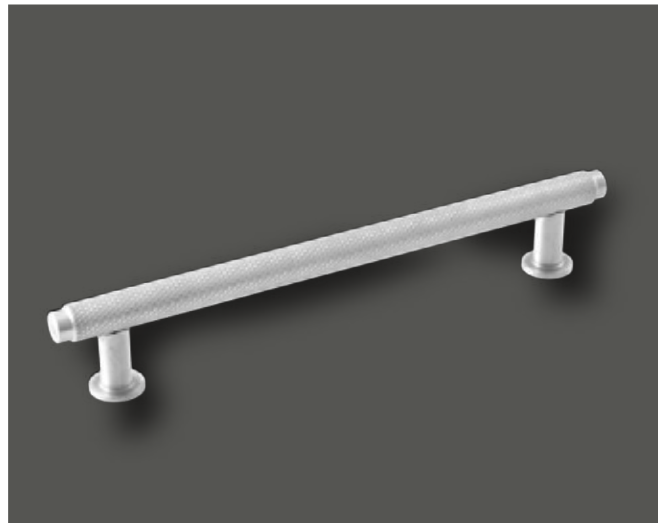

Code	Item	Size (mm)	Length (mm)	Height (mm)
650/128-168	12mm Knuled Bar Handle	128	168	33
650/160-200	12mm Knurled Bar Handle	160	200	33
650/192-232	12mm Knurled Bar Handle	192	232	33
650/224-264	12mm Knurled Bar Handle	224	264	33
650/256-296	12mm Knurled Bar Handle	256	296	33
650/288-328	12mm Knurled Bar Handle	288	328	33
650/320-360	12mm Knurled Bar Handle	320	360	33