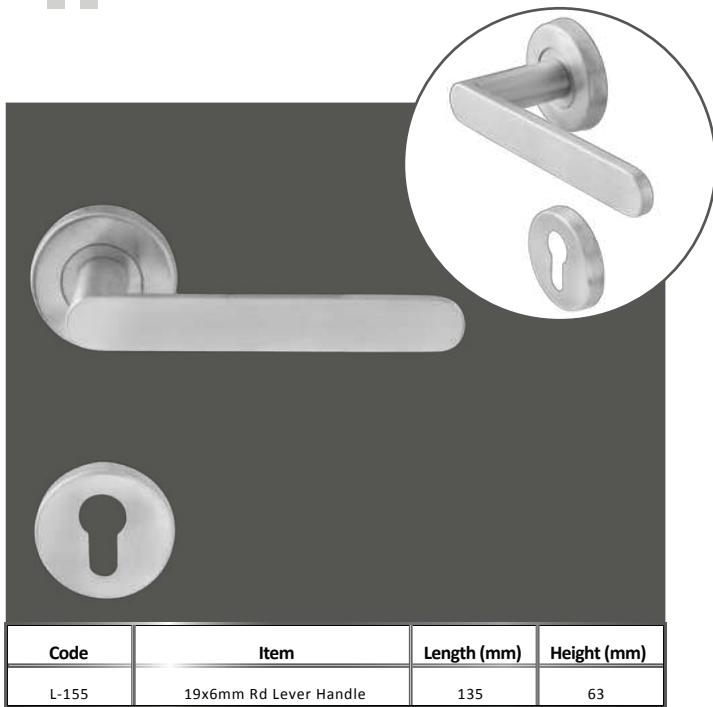

Code	Item	Size (mm)	Length (mm)	Height (mm)
1250/300-400	25mm H Handle 1 Bend	300	400	54
1250/400-550	25mm H Handle 1 Bend	400	550	54
1250/600-750	25mm H Handle 1 Bend	600	750	54

Code	Item	Size (mm)	Length (mm)	Height (mm)
1255/150	17.50mm Hex Pull Handle (150mm)	150	167.5	60
1225/225	17.50mm Hex Pull Handle (150mm)	225	242.5	60
1225/300	17.50mm Hex Pull Handle (150mm)	300	317.5	60

Code	Item	Size (mm)	Length (mm)	Height (mm)
1260/600	40x20mm Bar Handle (600mm)	600	800	53
1260/750	40x20mm Bar Handle (750mm)	750	950	53
1260/900	40x20mm Bar Handle (900mm)	900	1100	53

**LEVER
HANDLES**