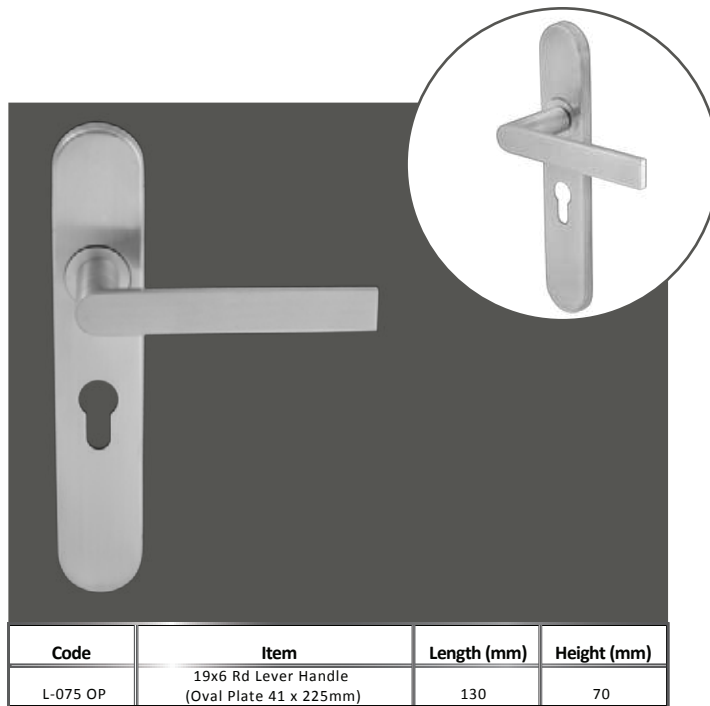

Code	Item	Size (mm)	Length (mm)	Height (mm)
1250/300-400	25mm H Handle 1 Bend	300	400	54
1250/400-550	25mm H Handle 1 Bend	400	550	54
1250/600-750	25mm H Handle 1 Bend	600	750	54

Code	Item	Size (mm)	Length (mm)	Height (mm)
1255/150	17.50mm Hex Pull Handle (150mm)	150	167.5	60
1225/225	17.50mm Hex Pull Handle (150mm)	225	242.5	60
1225/300	17.50mm Hex Pull Handle (150mm)	300	317.5	60

Code	Item	Size (mm)	Length (mm)	Height (mm)
1260/600	40x20mm Bar Handle (600mm)	600	800	53
1260/750	40x20mm Bar Handle (750mm)	750	950	53
1260/900	40x20mm Bar Handle (900mm)	900	1100	53

**LEVER
HANDLES**