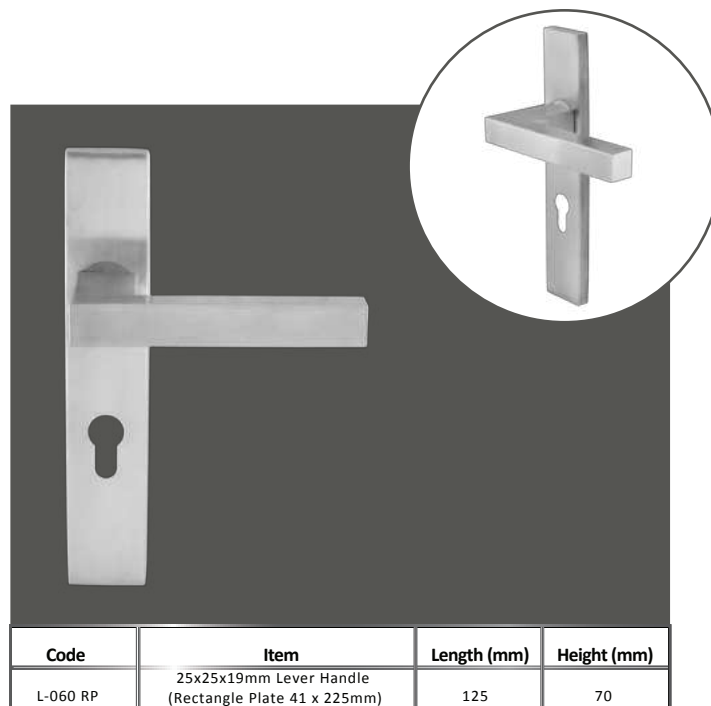

Code	Item	Size (mm)	Length (mm)	Height (mm)
1250/300-400	25mm H Handle 1 Bend	300	400	54
1250/400-550	25mm H Handle 1 Bend	400	550	54
1250/600-750	25mm H Handle 1 Bend	600	750	54

Code	Item	Size (mm)	Length (mm)	Height (mm)
1255/150	17.50mm Hex Pull Handle (150mm)	150	167.5	60
1225/225	17.50mm Hex Pull Handle (150mm)	225	242.5	60
1225/300	17.50mm Hex Pull Handle (150mm)	300	317.5	60

Code	Item	Size (mm)	Length (mm)	Height (mm)
1260/600	40x20mm Bar Handle (600mm)	600	800	53
1260/750	40x20mm Bar Handle (750mm)	750	950	53
1260/900	40x20mm Bar Handle (900mm)	900	1100	53

**LEVER
HANDLES**