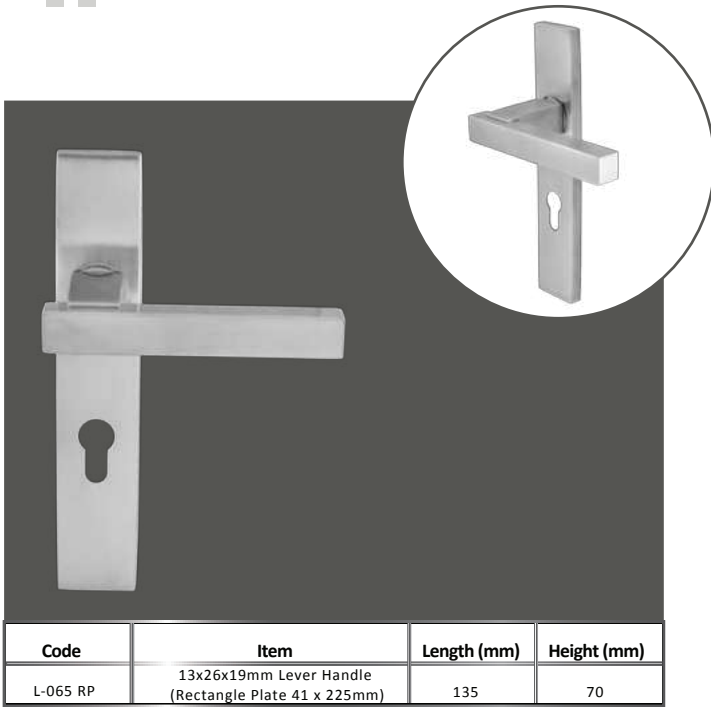

Code	Item	Size (mm)	Length (mm)	Height (mm)
1250/300-400	25mm H Handle 1 Bend	300	400	54
1250/400-550	25mm H Handle 1 Bend	400	550	54
1250/600-750	25mm H Handle 1 Bend	600	750	54

Code	Item	Size (mm)	Length (mm)	Height (mm)
1255/150	17.50mm Hex Pull Handle (150mm)	150	167.5	60
1225/225	17.50mm Hex Pull Handle (150mm)	225	242.5	60
1225/300	17.50mm Hex Pull Handle (150mm)	300	317.5	60

Code	Item	Size (mm)	Length (mm)	Height (mm)
1260/600	40x20mm Bar Handle (600mm)	600	800	53
1260/750	40x20mm Bar Handle (750mm)	750	950	53
1260/900	40x20mm Bar Handle (900mm)	900	1100	53

**LEVER
HANDLES**