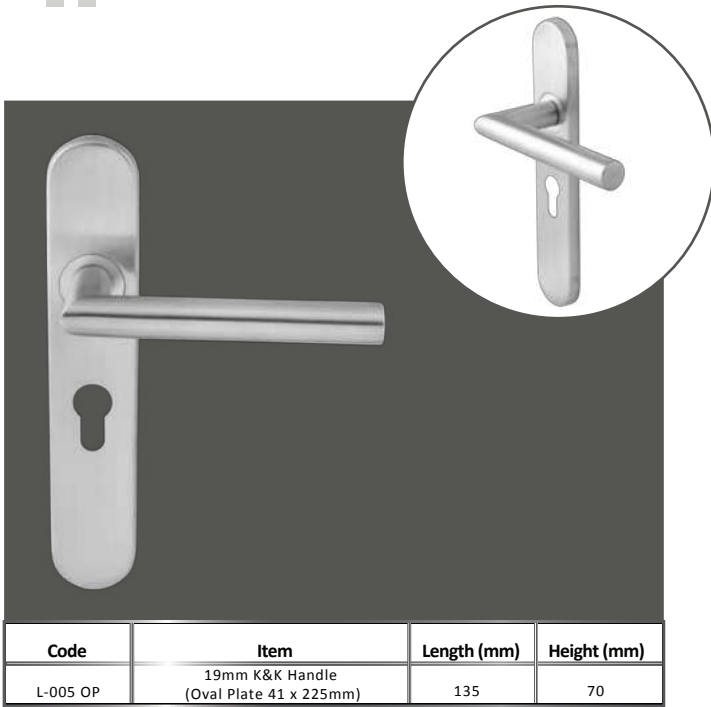

Code	Item	Size (mm)	Length (mm)	Height (mm)
1250/300-400	25mm H Handle 1 Bend	300	400	54
1250/400-550	25mm H Handle 1 Bend	400	550	54
1250/600-750	25mm H Handle 1 Bend	600	750	54

Code	Item	Size (mm)	Length (mm)	Height (mm)
1255/150	17.50mm Hex Pull Handle (150mm)	150	167.5	60
1225/225	17.50mm Hex Pull Handle (150mm)	225	242.5	60
1225/300	17.50mm Hex Pull Handle (150mm)	300	317.5	60

Code	Item	Size (mm)	Length (mm)	Height (mm)
1260/600	40x20mm Bar Handle (600mm)	600	800	53
1260/750	40x20mm Bar Handle (750mm)	750	950	53
1260/900	40x20mm Bar Handle (900mm)	900	1100	53

**LEVER
HANDLES**