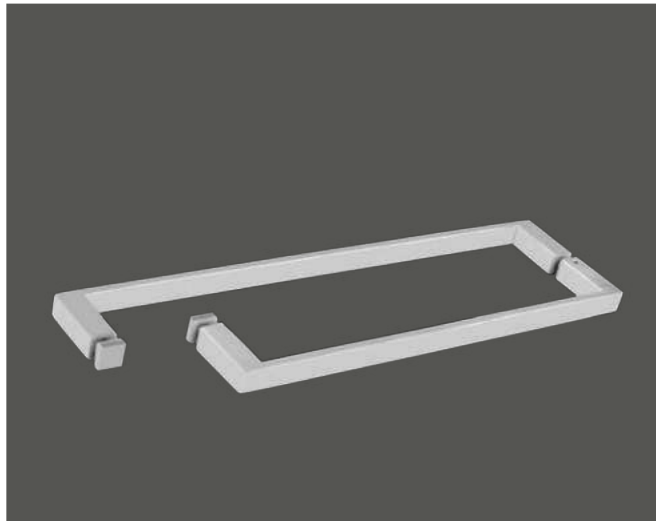

Code	Item	Size (mm)	Length (mm)	Height (mm)
BA-135/200-450	25x10x25mm Shower Handle	200/450	225/475	70
BA-135/300-500	25x10x25mm Shower Handle	300/500	325/525	70
BA-135/450-550	25x10x25mm Shower Handle	450/550	475/575	70