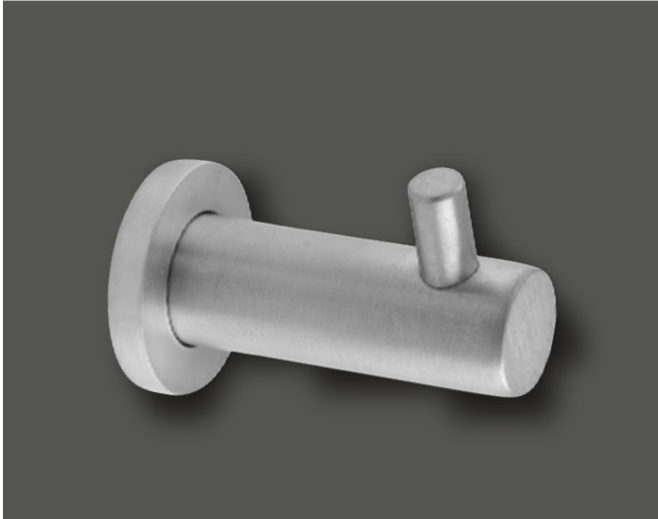

Code	Item	Size (mm)	Height (mm)
H-145	16x16mm Single Hook Radius	16x16	40

Code	Item	Size (mm)	Height (mm)
H-150	Single Hook	16x16x12x19	132

Code	Item	Size (mm)	Height (mm)
H-155	Single Ceiling Hook	61	70

Code	Item	Size (mm)	Height (mm)
H-160	Double Ceiling Hook	61	60

Code	Item	Size (mm)	Height (mm)
H-165	10x10mm Single Hook	30X30	35

Code	Item	Size (mm)	Height (mm)
H-170	2mm Hook with Stopper	64	86.5

Code	Item	Size (mm)	Height (mm)
H-175	10mm Deg Hook Single	60	26

Code	Item	Size (mm)	Height (mm)
H-195	28mm Single Hook (Small)	28	19

Code	Item	Size (mm)	Height (mm)
H-200	28mm Single Hook (Large)	28	28

Code	Item	Size (mm)	Height (mm)
H-205	Single Hook (Large)	20	16x155