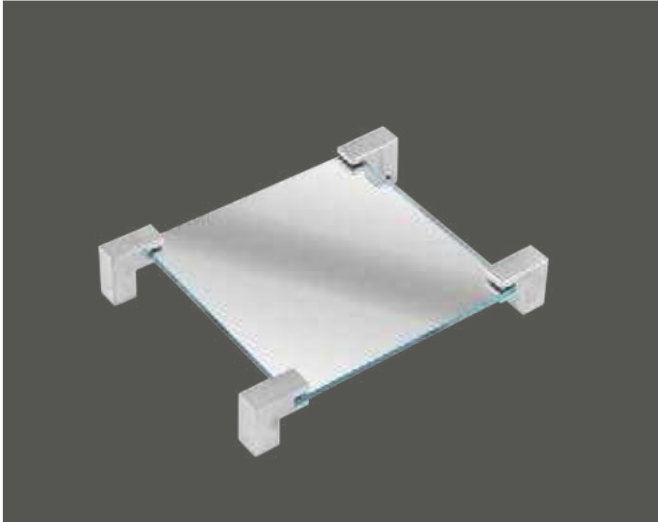

Code	Item	Size (mm)
A-035	16x16mm Bracket	35