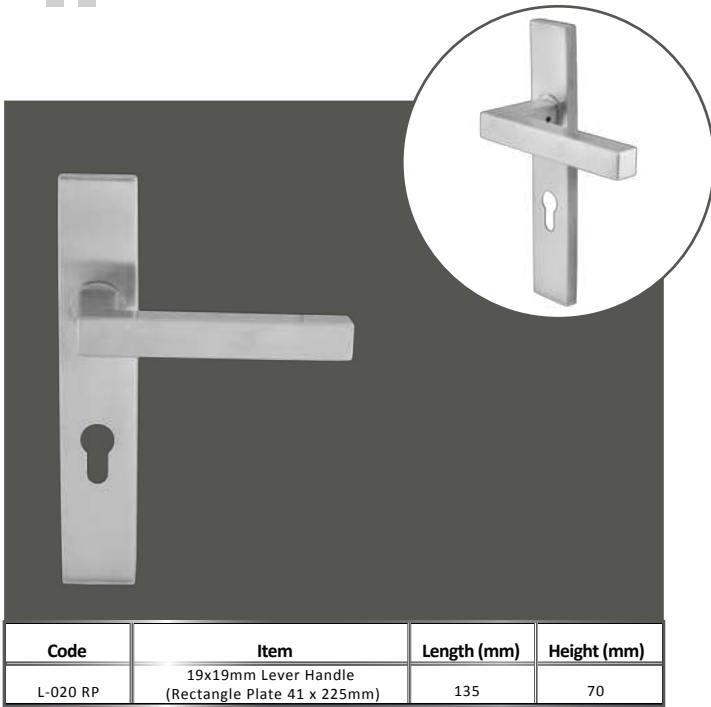

Code	Item	Size (mm)	Length (mm)	Height (mm)
1250/300-400	25mm H Handle 1 Bend	300	400	54
1250/400-550	25mm H Handle 1 Bend	400	550	54
1250/600-750	25mm H Handle 1 Bend	600	750	54

Code	Item	Size (mm)	Length (mm)	Height (mm)
1255/150	17.50mm Hex Pull Handle (150mm)	150	167.5	60
1225/225	17.50mm Hex Pull Handle (150mm)	225	242.5	60
1225/300	17.50mm Hex Pull Handle (150mm)	300	317.5	60

Code	Item	Size (mm)	Length (mm)	Height (mm)
1260/600	40x20mm Bar Handle (600mm)	600	800	53
1260/750	40x20mm Bar Handle (750mm)	750	950	53
1260/900	40x20mm Bar Handle (900mm)	900	1100	53

**LEVER
HANDLES**