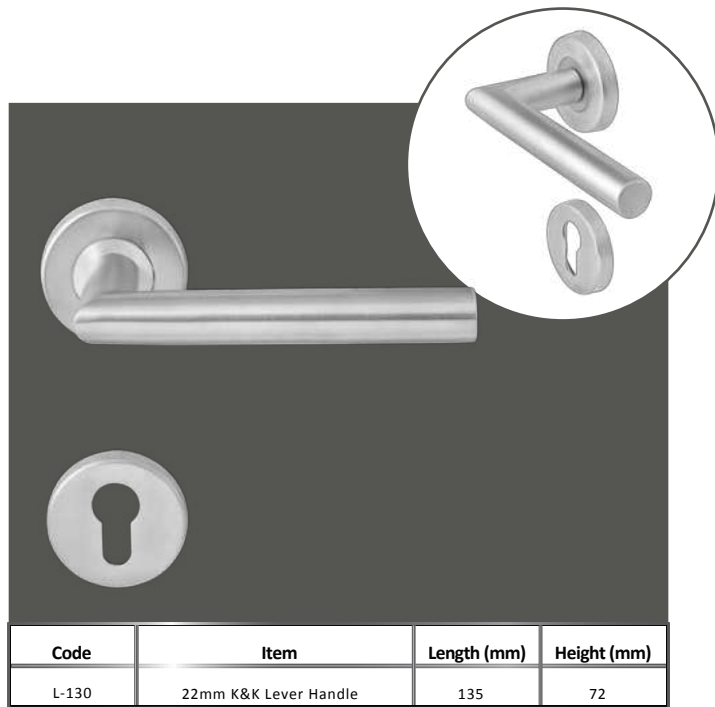

Code	Item	Size (mm)	Length (mm)	Height (mm)
1250/300-400	25mm H Handle 1 Bend	300	400	54
1250/400-550	25mm H Handle 1 Bend	400	550	54
1250/600-750	25mm H Handle 1 Bend	600	750	54

Code	Item	Size (mm)	Length (mm)	Height (mm)
1255/150	17.50mm Hex Pull Handle (150mm)	150	167.5	60
1225/225	17.50mm Hex Pull Handle (150mm)	225	242.5	60
1225/300	17.50mm Hex Pull Handle (150mm)	300	317.5	60

Code	Item	Size (mm)	Length (mm)	Height (mm)
1260/600	40x20mm Bar Handle (600mm)	600	800	53
1260/750	40x20mm Bar Handle (750mm)	750	950	53
1260/900	40x20mm Bar Handle (900mm)	900	1100	53

**LEVER
HANDLES**