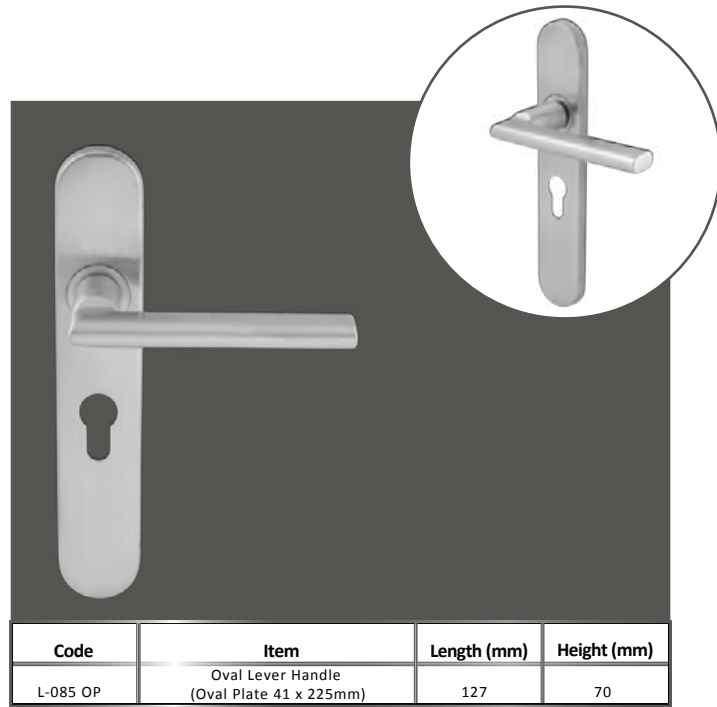

Code	Item	Size (mm)	Length (mm)	Height (mm)
1250/300-400	25mm H Handle 1 Bend	300	400	54
1250/400-550	25mm H Handle 1 Bend	400	550	54
1250/600-750	25mm H Handle 1 Bend	600	750	54

Code	Item	Size (mm)	Length (mm)	Height (mm)
1255/150	17.50mm Hex Pull Handle (150mm)	150	167.5	60
1225/225	17.50mm Hex Pull Handle (150mm)	225	242.5	60
1225/300	17.50mm Hex Pull Handle (150mm)	300	317.5	60

Code	Item	Size (mm)	Length (mm)	Height (mm)
1260/600	40x20mm Bar Handle (600mm)	600	800	53
1260/750	40x20mm Bar Handle (750mm)	750	950	53
1260/900	40x20mm Bar Handle (900mm)	900	1100	53

**LEVER
HANDLES**