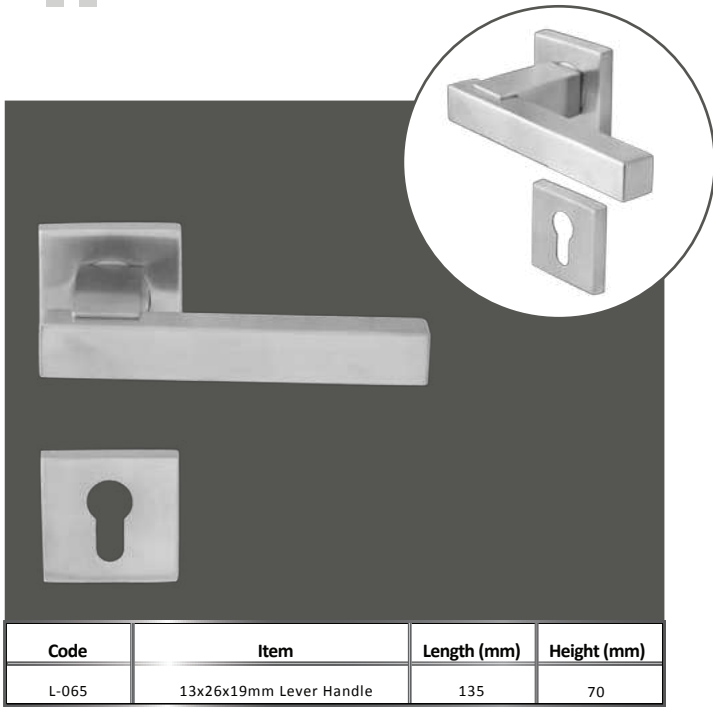

Code	Item	Size (mm)	Length (mm)	Height (mm)
1250/300-400	25mm H Handle 1 Bend	300	400	54
1250/400-550	25mm H Handle 1 Bend	400	550	54
1250/600-750	25mm H Handle 1 Bend	600	750	54

Code	Item	Size (mm)	Length (mm)	Height (mm)
1255/150	17.50mm Hex Pull Handle (150mm)	150	167.5	60
1225/225	17.50mm Hex Pull Handle (150mm)	225	242.5	60
1225/300	17.50mm Hex Pull Handle (150mm)	300	317.5	60

Code	Item	Size (mm)	Length (mm)	Height (mm)
1260/600	40x20mm Bar Handle (600mm)	600	800	53
1260/750	40x20mm Bar Handle (750mm)	750	950	53
1260/900	40x20mm Bar Handle (900mm)	900	1100	53

**LEVER
HANDLES**