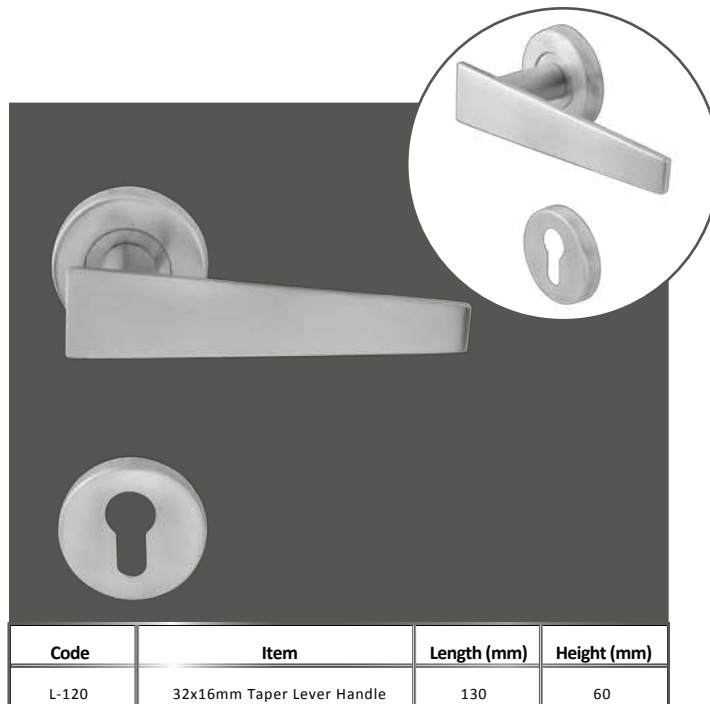

Code	Item	Size (mm)	Length (mm)	Height (mm)
1250/300-400	25mm H Handle 1 Bend	300	400	54
1250/400-550	25mm H Handle 1 Bend	400	550	54
1250/600-750	25mm H Handle 1 Bend	600	750	54

Code	Item	Size (mm)	Length (mm)	Height (mm)
1255/150	17.50mm Hex Pull Handle (150mm)	150	167.5	60
1225/225	17.50mm Hex Pull Handle (150mm)	225	242.5	60
1225/300	17.50mm Hex Pull Handle (150mm)	300	317.5	60

Code	Item	Size (mm)	Length (mm)	Height (mm)
1260/600	40x20mm Bar Handle (600mm)	600	800	53
1260/750	40x20mm Bar Handle (750mm)	750	950	53
1260/900	40x20mm Bar Handle (900mm)	900	1100	53

**LEVER
HANDLES**