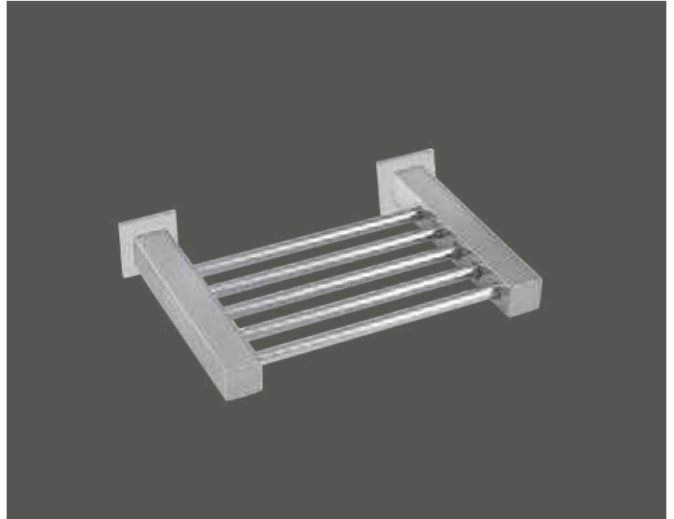

Code	Item	Size (mm)	Length (mm)	Height (mm)
BA-025	Soap Dish	125	141	110