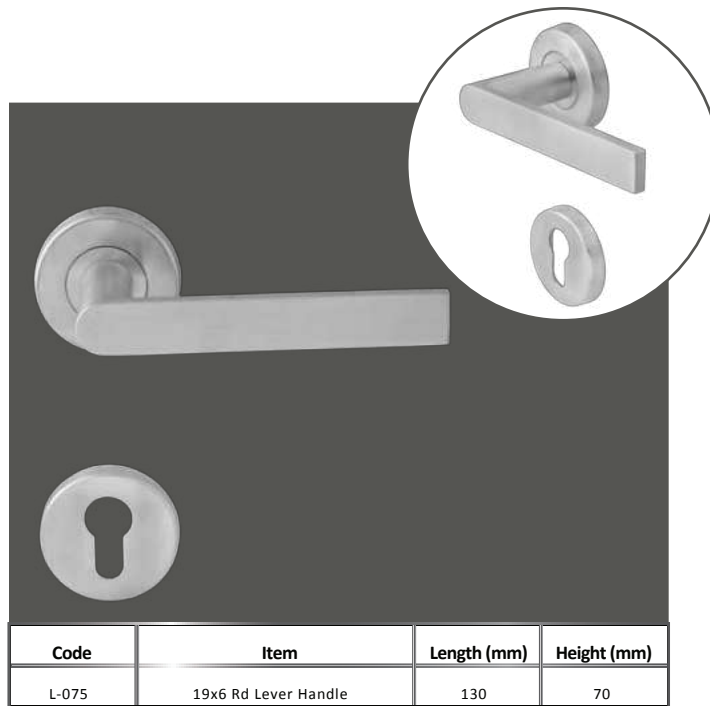

Code	Item	Size (mm)	Length (mm)	Height (mm)
1250/300-400	25mm H Handle 1 Bend	300	400	54
1250/400-550	25mm H Handle 1 Bend	400	550	54
1250/600-750	25mm H Handle 1 Bend	600	750	54

Code	Item	Size (mm)	Length (mm)	Height (mm)
1255/150	17.50mm Hex Pull Handle (150mm)	150	167.5	60
1225/225	17.50mm Hex Pull Handle (150mm)	225	242.5	60
1225/300	17.50mm Hex Pull Handle (150mm)	300	317.5	60

Code	Item	Size (mm)	Length (mm)	Height (mm)
1260/600	40x20mm Bar Handle (600mm)	600	800	53
1260/750	40x20mm Bar Handle (750mm)	750	950	53
1260/900	40x20mm Bar Handle (900mm)	900	1100	53

**LEVER
HANDLES**