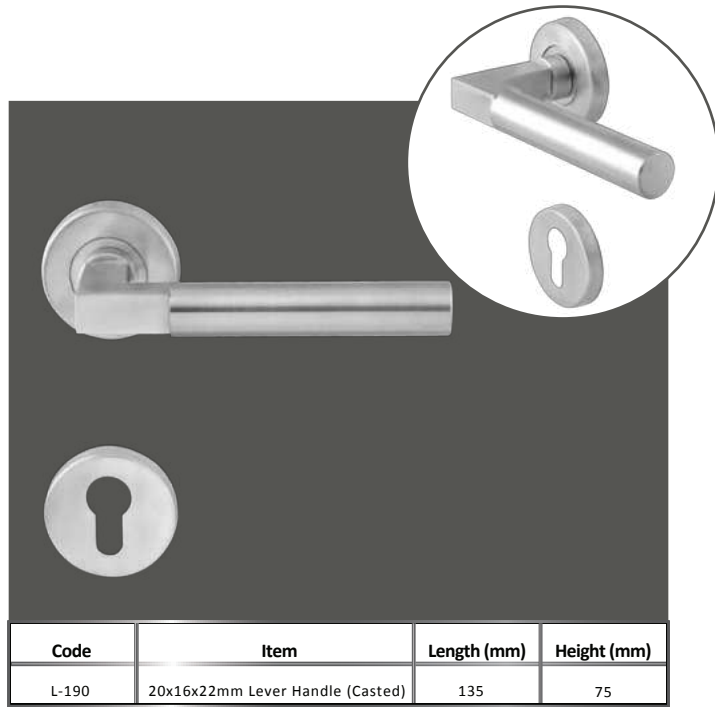

Code	Item	Size (mm)	Length (mm)	Height (mm)
1250/300-400	25mm H Handle 1 Bend	300	400	54
1250/400-550	25mm H Handle 1 Bend	400	550	54
1250/600-750	25mm H Handle 1 Bend	600	750	54

Code	Item	Size (mm)	Length (mm)	Height (mm)
1255/150	17.50mm Hex Pull Handle (150mm)	150	167.5	60
1225/225	17.50mm Hex Pull Handle (150mm)	225	242.5	60
1225/300	17.50mm Hex Pull Handle (150mm)	300	317.5	60

Code	Item	Size (mm)	Length (mm)	Height (mm)
1260/600	40x20mm Bar Handle (600mm)	600	800	53
1260/750	40x20mm Bar Handle (750mm)	750	950	53
1260/900	40x20mm Bar Handle (900mm)	900	1100	53

**LEVER
HANDLES**