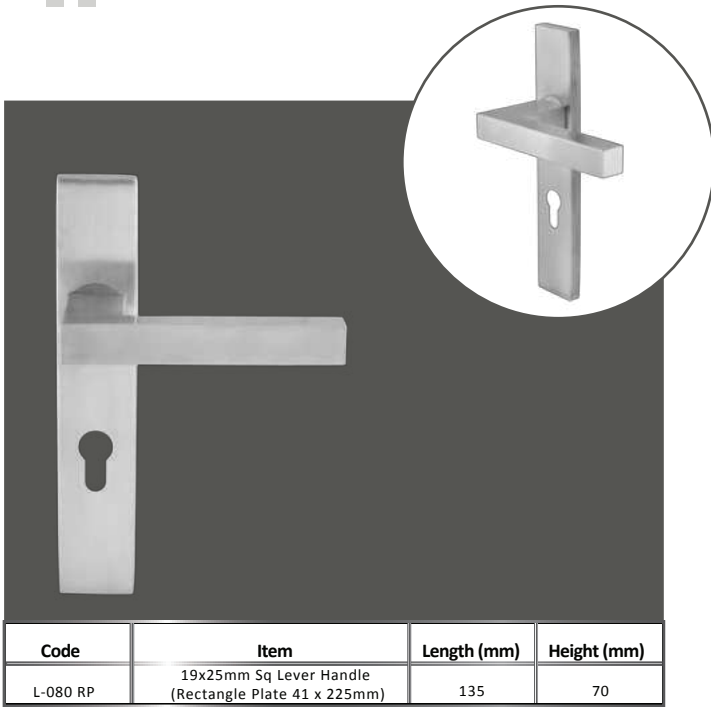

Code	Item	Size (mm)	Length (mm)	Height (mm)
1250/300-400	25mm H Handle 1 Bend	300	400	54
1250/400-550	25mm H Handle 1 Bend	400	550	54
1250/600-750	25mm H Handle 1 Bend	600	750	54

Code	Item	Size (mm)	Length (mm)	Height (mm)
1255/150	17.50mm Hex Pull Handle (150mm)	150	167.5	60
1225/225	17.50mm Hex Pull Handle (150mm)	225	242.5	60
1225/300	17.50mm Hex Pull Handle (150mm)	300	317.5	60

Code	Item	Size (mm)	Length (mm)	Height (mm)
1260/600	40x20mm Bar Handle (600mm)	600	800	53
1260/750	40x20mm Bar Handle (750mm)	750	950	53
1260/900	40x20mm Bar Handle (900mm)	900	1100	53

**LEVER
HANDLES**