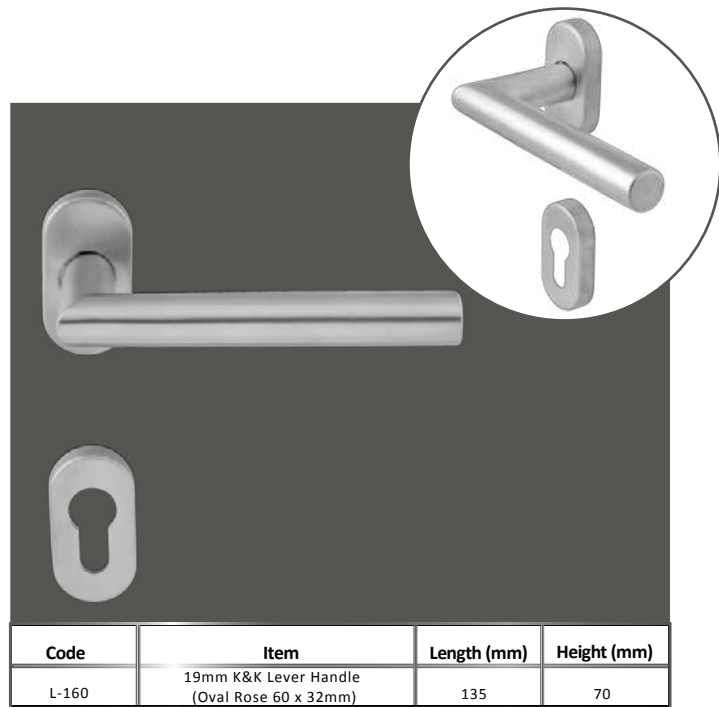

Code	Item	Size (mm)	Length (mm)	Height (mm)
1250/300-400	25mm H Handle 1 Bend	300	400	54
1250/400-550	25mm H Handle 1 Bend	400	550	54
1250/600-750	25mm H Handle 1 Bend	600	750	54

Code	Item	Size (mm)	Length (mm)	Height (mm)
1255/150	17.50mm Hex Pull Handle (150mm)	150	167.5	60
1225/225	17.50mm Hex Pull Handle (150mm)	225	242.5	60
1225/300	17.50mm Hex Pull Handle (150mm)	300	317.5	60

Code	Item	Size (mm)	Length (mm)	Height (mm)
1260/600	40x20mm Bar Handle (600mm)	600	800	53
1260/750	40x20mm Bar Handle (750mm)	750	950	53
1260/900	40x20mm Bar Handle (900mm)	900	1100	53

**LEVER
HANDLES**