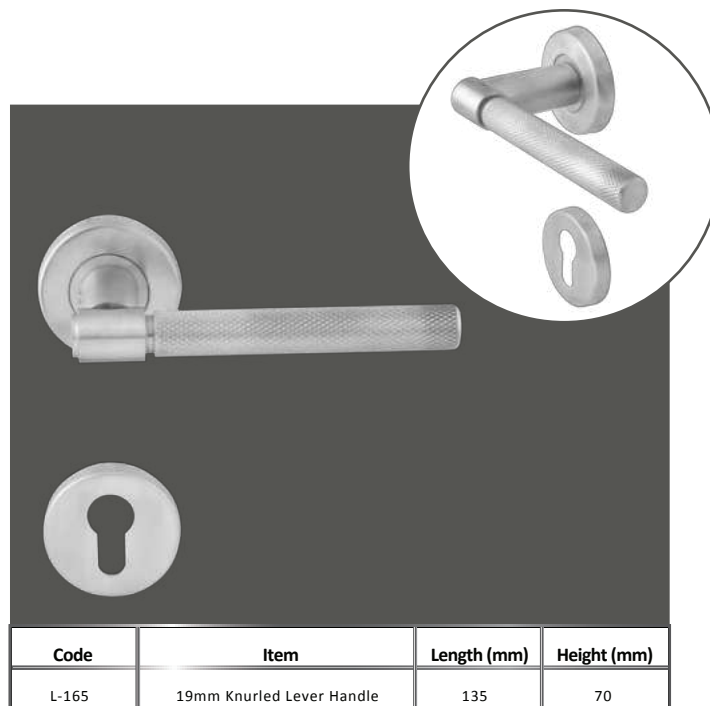

Code	Item	Size (mm)	Length (mm)	Height (mm)
1250/300-400	25mm H Handle 1 Bend	300	400	54
1250/400-550	25mm H Handle 1 Bend	400	550	54
1250/600-750	25mm H Handle 1 Bend	600	750	54

Code	Item	Size (mm)	Length (mm)	Height (mm)
1255/150	17.50mm Hex Pull Handle (150mm)	150	167.5	60
1225/225	17.50mm Hex Pull Handle (150mm)	225	242.5	60
1225/300	17.50mm Hex Pull Handle (150mm)	300	317.5	60

Code	Item	Size (mm)	Length (mm)	Height (mm)
1260/600	40x20mm Bar Handle (600mm)	600	800	53
1260/750	40x20mm Bar Handle (750mm)	750	950	53
1260/900	40x20mm Bar Handle (900mm)	900	1100	53

**LEVER
HANDLES**