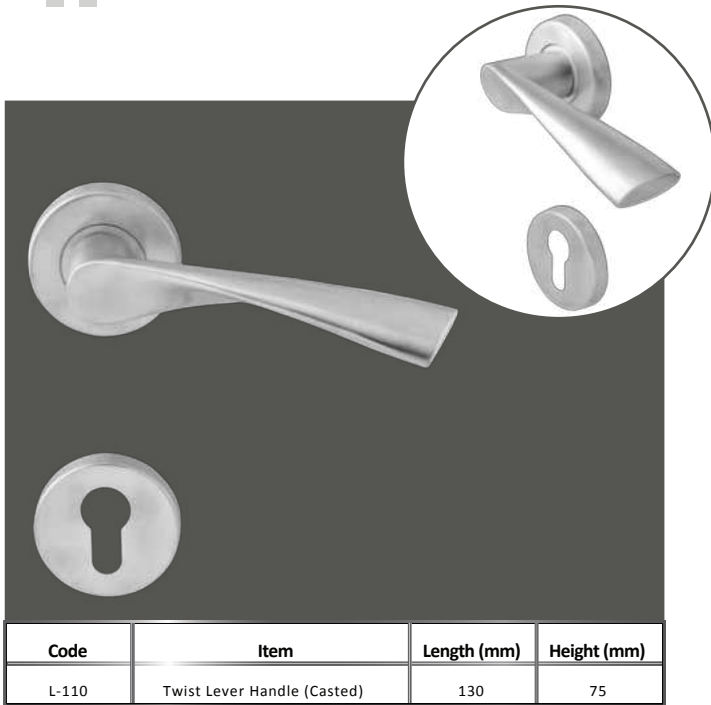

Code	Item	Size (mm)	Length (mm)	Height (mm)
1250/300-400	25mm H Handle 1 Bend	300	400	54
1250/400-550	25mm H Handle 1 Bend	400	550	54
1250/600-750	25mm H Handle 1 Bend	600	750	54

Code	Item	Size (mm)	Length (mm)	Height (mm)
1255/150	17.50mm Hex Pull Handle (150mm)	150	167.5	60
1225/225	17.50mm Hex Pull Handle (150mm)	225	242.5	60
1225/300	17.50mm Hex Pull Handle (150mm)	300	317.5	60

Code	Item	Size (mm)	Length (mm)	Height (mm)
1260/600	40x20mm Bar Handle (600mm)	600	800	53
1260/750	40x20mm Bar Handle (750mm)	750	950	53
1260/900	40x20mm Bar Handle (900mm)	900	1100	53

**LEVER
HANDLES**