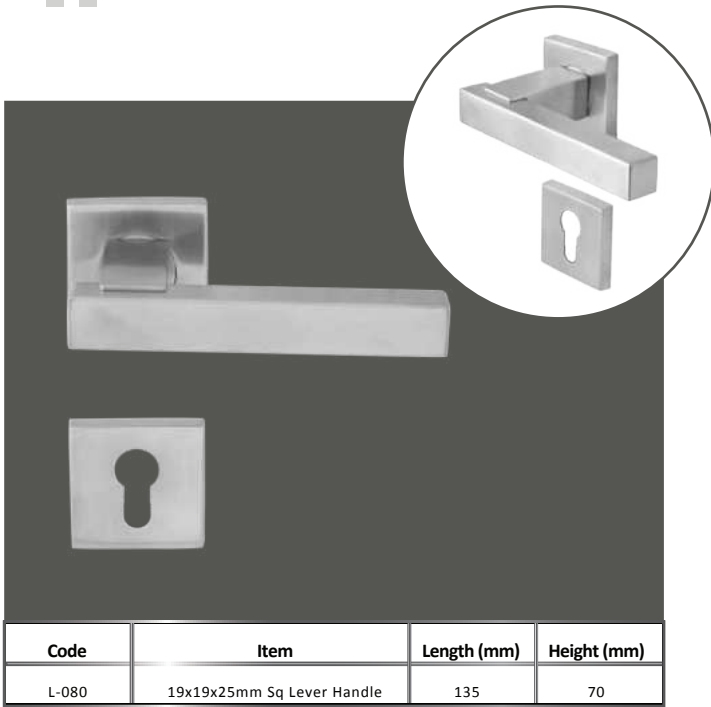

Code	Item	Size (mm)	Length (mm)	Height (mm)
1250/300-400	25mm H Handle 1 Bend	300	400	54
1250/400-550	25mm H Handle 1 Bend	400	550	54
1250/600-750	25mm H Handle 1 Bend	600	750	54

Code	Item	Size (mm)	Length (mm)	Height (mm)
1255/150	17.50mm Hex Pull Handle (150mm)	150	167.5	60
1225/225	17.50mm Hex Pull Handle (150mm)	225	242.5	60
1225/300	17.50mm Hex Pull Handle (150mm)	300	317.5	60

Code	Item	Size (mm)	Length (mm)	Height (mm)
1260/600	40x20mm Bar Handle (600mm)	600	800	53
1260/750	40x20mm Bar Handle (750mm)	750	950	53
1260/900	40x20mm Bar Handle (900mm)	900	1100	53

**LEVER
HANDLES**