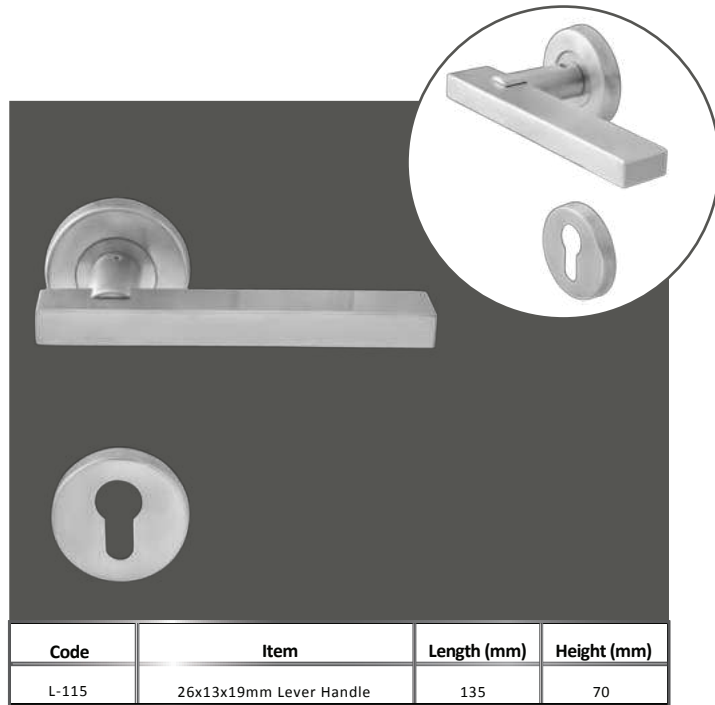

Code	Item	Size (mm)	Length (mm)	Height (mm)
1250/300-400	25mm H Handle 1 Bend	300	400	54
1250/400-550	25mm H Handle 1 Bend	400	550	54
1250/600-750	25mm H Handle 1 Bend	600	750	54

Code	Item	Size (mm)	Length (mm)	Height (mm)
1255/150	17.50mm Hex Pull Handle (150mm)	150	167.5	60
1225/225	17.50mm Hex Pull Handle (150mm)	225	242.5	60
1225/300	17.50mm Hex Pull Handle (150mm)	300	317.5	60

Code	Item	Size (mm)	Length (mm)	Height (mm)
1260/600	40x20mm Bar Handle (600mm)	600	800	53
1260/750	40x20mm Bar Handle (750mm)	750	950	53
1260/900	40x20mm Bar Handle (900mm)	900	1100	53

**LEVER
HANDLES**