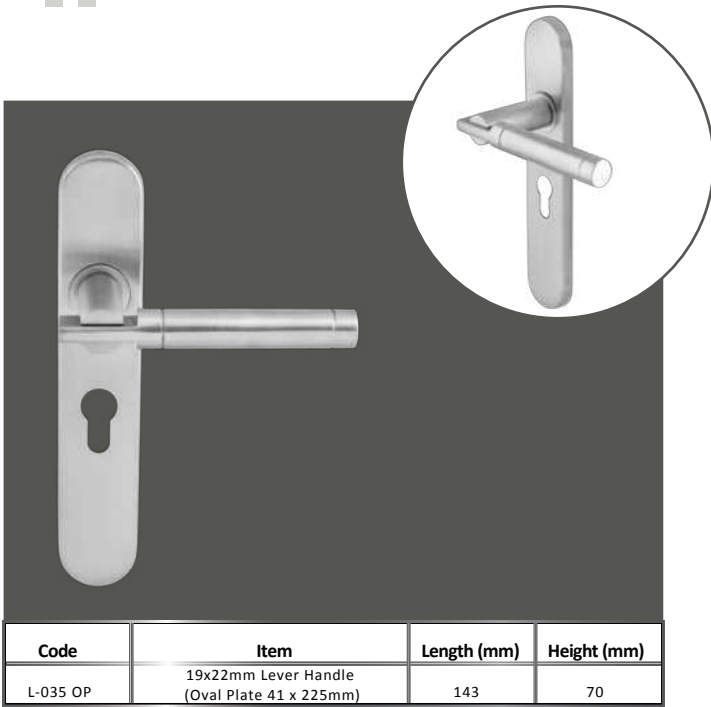

Code	Item	Size (mm)	Length (mm)	Height (mm)
1250/300-400	25mm H Handle 1 Bend	300	400	54
1250/400-550	25mm H Handle 1 Bend	400	550	54
1250/600-750	25mm H Handle 1 Bend	600	750	54

Code	Item	Size (mm)	Length (mm)	Height (mm)
1255/150	17.50mm Hex Pull Handle (150mm)	150	167.5	60
1225/225	17.50mm Hex Pull Handle (150mm)	225	242.5	60
1225/300	17.50mm Hex Pull Handle (150mm)	300	317.5	60

Code	Item	Size (mm)	Length (mm)	Height (mm)
1260/600	40x20mm Bar Handle (600mm)	600	800	53
1260/750	40x20mm Bar Handle (750mm)	750	950	53
1260/900	40x20mm Bar Handle (900mm)	900	1100	53

**LEVER
HANDLES**