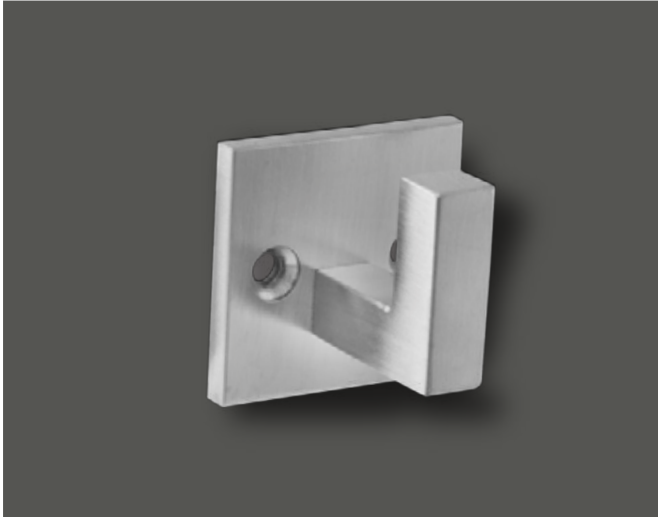

Code	Item	Size (mm)	Height (mm)
H-165	10x10mm Single Hook	30X30	35