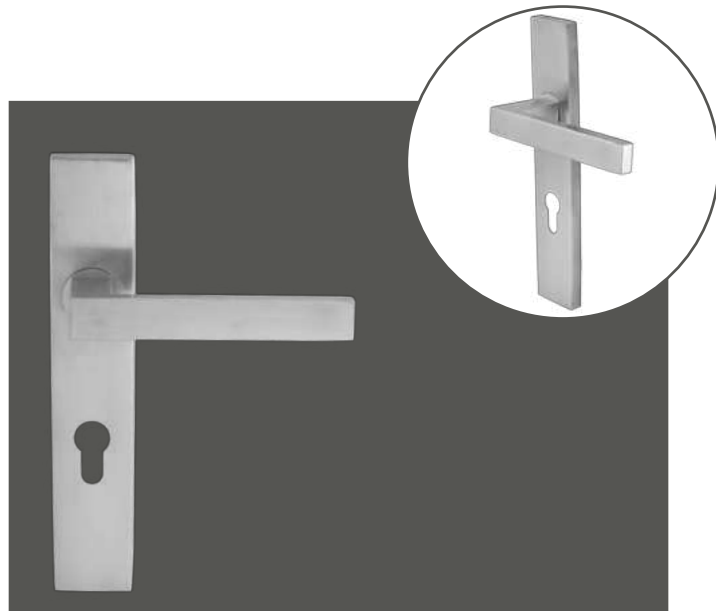

Code	Item	Length (mm)	Height (mm)
L-095 OP	Bombe Lever Handle (Oval Plate 41 x 225mm)	121	65

Code	Item	Length (mm)	Height (mm)
L-100 RP	20x10x20mm Lever Handle (Rectangle Plate 41 x 225mm)	130	60