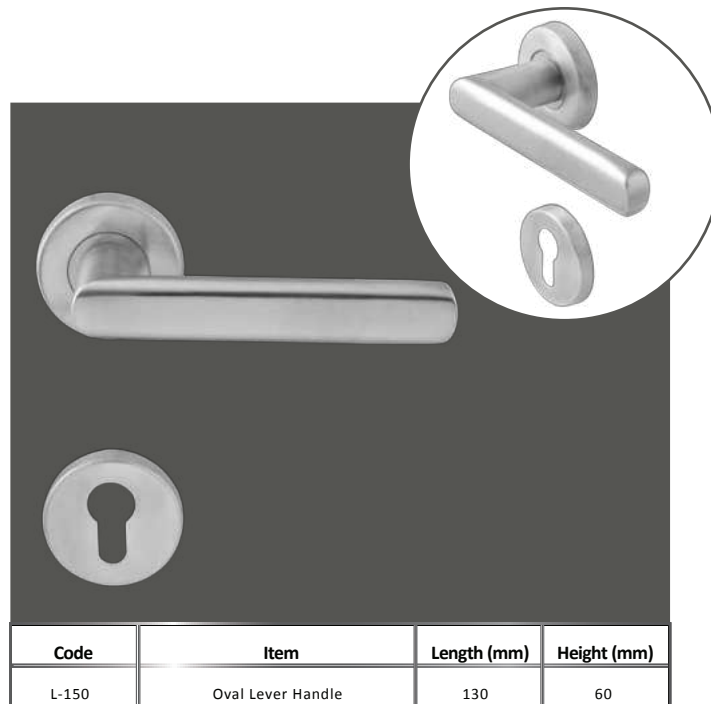

Code	Item	Size (mm)	Length (mm)	Height (mm)
1250/300-400	25mm H Handle 1 Bend	300	400	54
1250/400-550	25mm H Handle 1 Bend	400	550	54
1250/600-750	25mm H Handle 1 Bend	600	750	54

Code	Item	Size (mm)	Length (mm)	Height (mm)
1255/150	17.50mm Hex Pull Handle (150mm)	150	167.5	60
1225/225	17.50mm Hex Pull Handle (150mm)	225	242.5	60
1225/300	17.50mm Hex Pull Handle (150mm)	300	317.5	60

Code	Item	Size (mm)	Length (mm)	Height (mm)
1260/600	40x20mm Bar Handle (600mm)	600	800	53
1260/750	40x20mm Bar Handle (750mm)	750	950	53
1260/900	40x20mm Bar Handle (900mm)	900	1100	53

**LEVER
HANDLES**