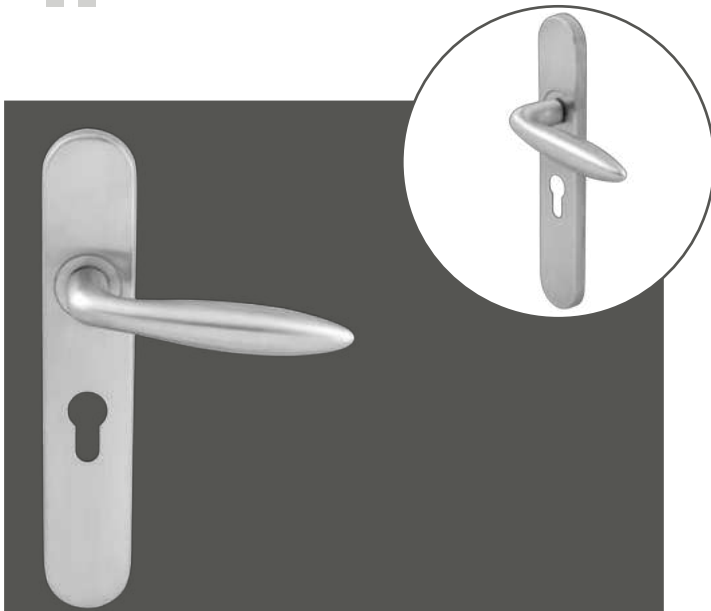

Code	Item	Size (mm)	Length (mm)	Height (mm)
1250/300-400	25mm H Handle 1 Bend	300	400	54
1250/400-550	25mm H Handle 1 Bend	400	550	54
1250/600-750	25mm H Handle 1 Bend	600	750	54

Code	Item	Size (mm)	Length (mm)	Height (mm)
1255/150	17.50mm Hex Pull Handle (150mm)	150	167.5	60
1225/225	17.50mm Hex Pull Handle (150mm)	225	242.5	60
1225/300	17.50mm Hex Pull Handle (150mm)	300	317.5	60

Code	Item	Size (mm)	Length (mm)	Height (mm)
1260/600	40x20mm Bar Handle (600mm)	600	800	53
1260/750	40x20mm Bar Handle (750mm)	750	950	53
1260/900	40x20mm Bar Handle (900mm)	900	1100	53

**LEVER
HANDLES**