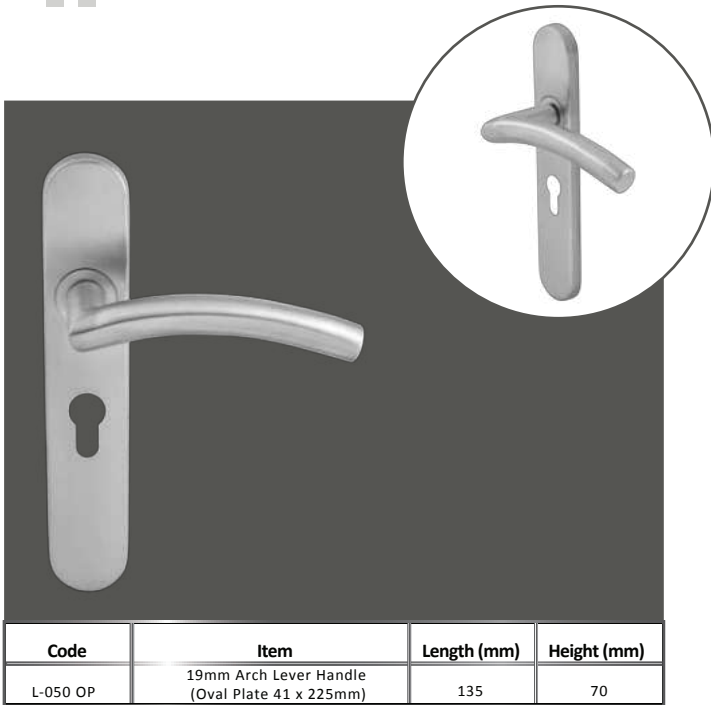

Code	Item	Size (mm)	Length (mm)	Height (mm)
1250/300-400	25mm H Handle 1 Bend	300	400	54
1250/400-550	25mm H Handle 1 Bend	400	550	54
1250/600-750	25mm H Handle 1 Bend	600	750	54

Code	Item	Size (mm)	Length (mm)	Height (mm)
1255/150	17.50mm Hex Pull Handle (150mm)	150	167.5	60
1225/225	17.50mm Hex Pull Handle (150mm)	225	242.5	60
1225/300	17.50mm Hex Pull Handle (150mm)	300	317.5	60

Code	Item	Size (mm)	Length (mm)	Height (mm)
1260/600	40x20mm Bar Handle (600mm)	600	800	53
1260/750	40x20mm Bar Handle (750mm)	750	950	53
1260/900	40x20mm Bar Handle (900mm)	900	1100	53

**LEVER
HANDLES**