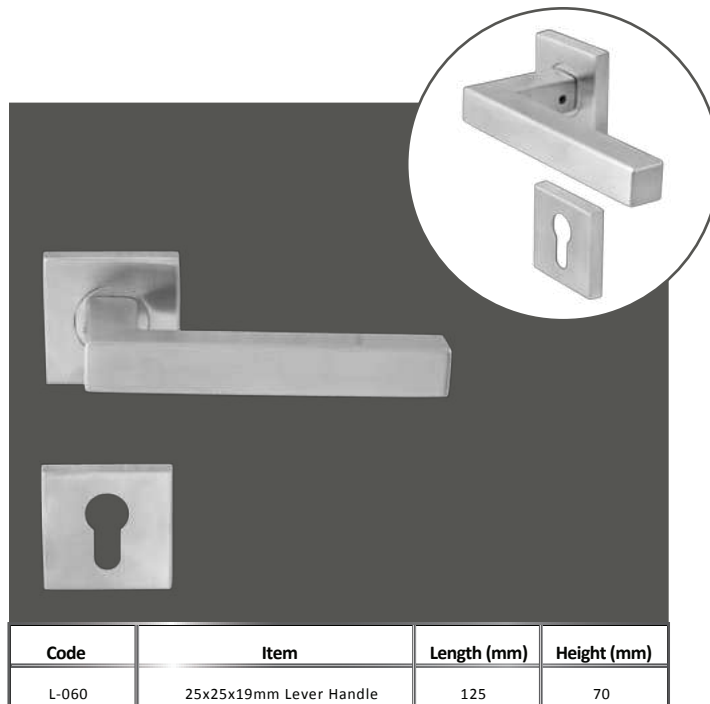

Code	Item	Size (mm)	Length (mm)	Height (mm)
1250/300-400	25mm H Handle 1 Bend	300	400	54
1250/400-550	25mm H Handle 1 Bend	400	550	54
1250/600-750	25mm H Handle 1 Bend	600	750	54

Code	Item	Size (mm)	Length (mm)	Height (mm)
1255/150	17.50mm Hex Pull Handle (150mm)	150	167.5	60
1225/225	17.50mm Hex Pull Handle (150mm)	225	242.5	60
1225/300	17.50mm Hex Pull Handle (150mm)	300	317.5	60

Code	Item	Size (mm)	Length (mm)	Height (mm)
1260/600	40x20mm Bar Handle (600mm)	600	800	53
1260/750	40x20mm Bar Handle (750mm)	750	950	53
1260/900	40x20mm Bar Handle (900mm)	900	1100	53

**LEVER
HANDLES**