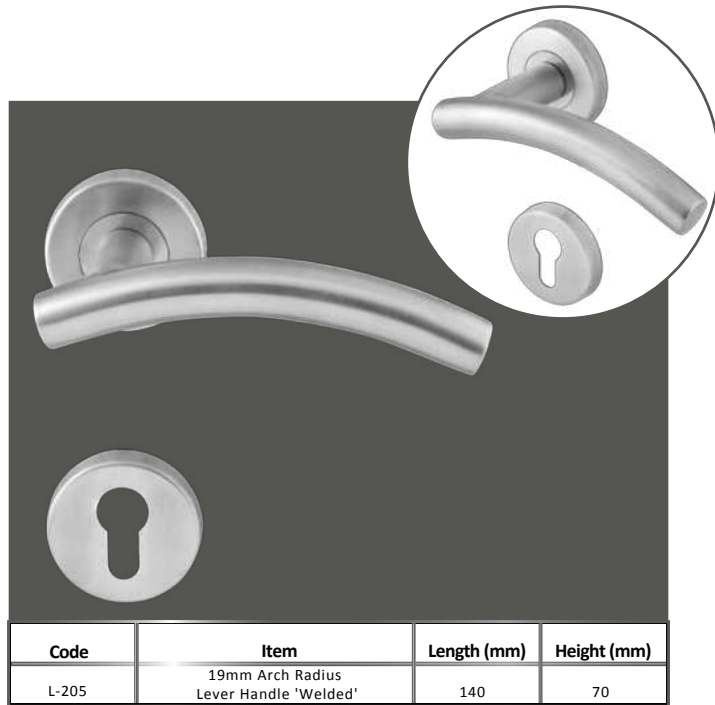

Code	Item	Size (mm)	Length (mm)	Height (mm)
1250/300-400	25mm H Handle 1 Bend	300	400	54
1250/400-550	25mm H Handle 1 Bend	400	550	54
1250/600-750	25mm H Handle 1 Bend	600	750	54

Code	Item	Size (mm)	Length (mm)	Height (mm)
1255/150	17.50mm Hex Pull Handle (150mm)	150	167.5	60
1225/225	17.50mm Hex Pull Handle (150mm)	225	242.5	60
1225/300	17.50mm Hex Pull Handle (150mm)	300	317.5	60

Code	Item	Size (mm)	Length (mm)	Height (mm)
1260/600	40x20mm Bar Handle (600mm)	600	800	53
1260/750	40x20mm Bar Handle (750mm)	750	950	53
1260/900	40x20mm Bar Handle (900mm)	900	1100	53

**LEVER
HANDLES**