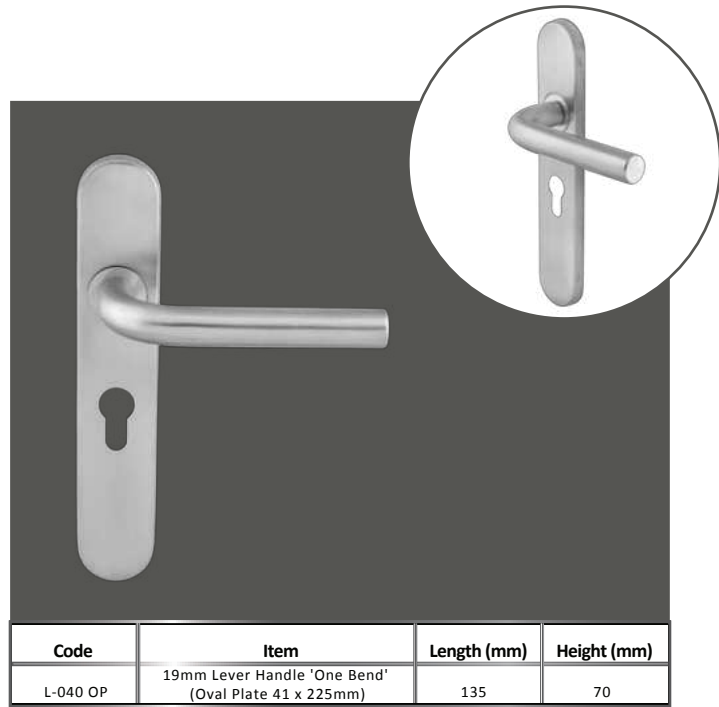

Code	Item	Size (mm)	Length (mm)	Height (mm)
1250/300-400	25mm H Handle 1 Bend	300	400	54
1250/400-550	25mm H Handle 1 Bend	400	550	54
1250/600-750	25mm H Handle 1 Bend	600	750	54

Code	Item	Size (mm)	Length (mm)	Height (mm)
1255/150	17.50mm Hex Pull Handle (150mm)	150	167.5	60
1225/225	17.50mm Hex Pull Handle (150mm)	225	242.5	60
1225/300	17.50mm Hex Pull Handle (150mm)	300	317.5	60

Code	Item	Size (mm)	Length (mm)	Height (mm)
1260/600	40x20mm Bar Handle (600mm)	600	800	53
1260/750	40x20mm Bar Handle (750mm)	750	950	53
1260/900	40x20mm Bar Handle (900mm)	900	1100	53

**LEVER
HANDLES**