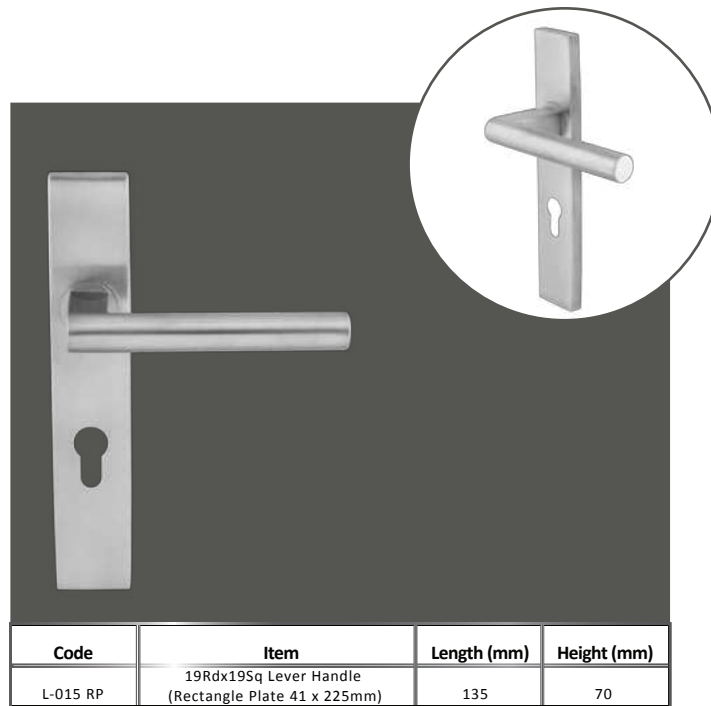

Code	Item	Size (mm)	Length (mm)	Height (mm)
1250/300-400	25mm H Handle 1 Bend	300	400	54
1250/400-550	25mm H Handle 1 Bend	400	550	54
1250/600-750	25mm H Handle 1 Bend	600	750	54

Code	Item	Size (mm)	Length (mm)	Height (mm)
1255/150	17.50mm Hex Pull Handle (150mm)	150	167.5	60
1225/225	17.50mm Hex Pull Handle (150mm)	225	242.5	60
1225/300	17.50mm Hex Pull Handle (150mm)	300	317.5	60

Code	Item	Size (mm)	Length (mm)	Height (mm)
1260/600	40x20mm Bar Handle (600mm)	600	800	53
1260/750	40x20mm Bar Handle (750mm)	750	950	53
1260/900	40x20mm Bar Handle (900mm)	900	1100	53

**LEVER
HANDLES**