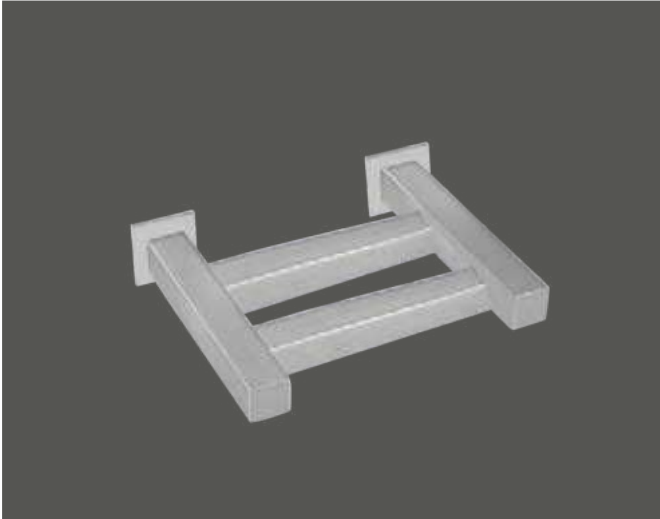

Code	Item	Size (mm)	Length (mm)	Height (mm)
BA-035	Glass Holder	76	92	110